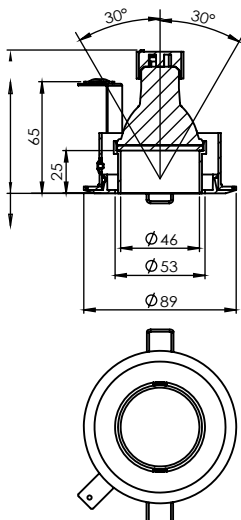

ORDERING GUIDE

Product

MRF Round Fixed **MRT** Round Tilt **MRI** Round IP44 **MR6** Round TP65

Temperature

30 3000 Kelvin **40** 4000 Kelvin

Beam Angle

S Spot **F** Flood

Size

5 5 Watt **7** 7 Watt

Mounting Method

ST Trim

Colour

All RAL colour choices available, please see overleaf.

Options - Fixed output as standard. Add the following for special options

MD Mains Dim

DIMENSIONS