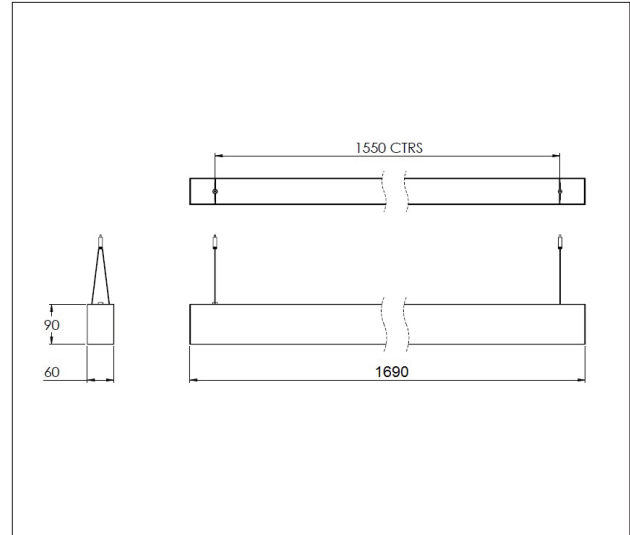

Artech FlowLine Medium Suspended Direct / Indirect LED Luminaire

Architectural linear LED system for suspended applications. Total luminous flux up to 9671 lm with overall luminaire efficacy up to 131 lm/W. Supplied with fixed output or DALI digital dimmable driver. Optional - basic 3hr, self test or EMPRO emergency kit. Aluminum extruded body in white, black or silver finish. Opal polycarbonate optic for homogeneous illumination.

Mounting	Suspended
Lamp Type	LED
Wattage	43.4 W
Lumen output	5560 lm (available from 2557 to 9671 lm)
Efficacy	128 lm/W
Colour Temperature	4000 K
CRI	> 80
Optic	OD
IP Rating	IP 20
Control Gear	Fixed Output
Dimensions	1690mmx60mmx90mm
Colour Finish	White (RAL9010)
Service Lifetime	L 80 / B 10 - 60,000 Hrs
MacAdam	3