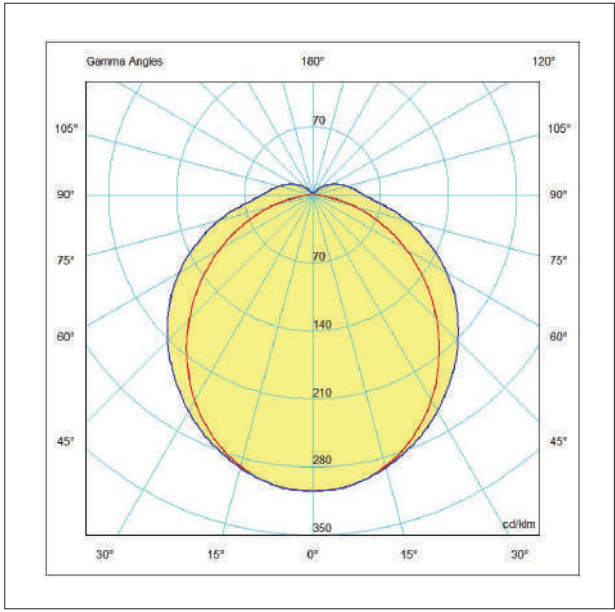

Artech Prolight Surface Mounted Luminaire

Artech Prolight architectural LED luminaire with ingress protection IP66. Total luminous flux up to 8700lm with overall luminaire efficacy up to 133lm/W. Supplied with fixed output, DALI digital dimmable driver, optional 3 - hour Basic or EMPRO emergency kit. Steel housing with polycarbonate diffuser.

Mounting	Surface
Lamp Type	LED
Wattage	75 W
Lumen output	8700 lm
Efficacy	116 lm/W
Colour Temperature	4000 K
CRI	> 80
Optic	Polycarbonate Diffuser
IP Rating	IP 66
Control Gear	Fixed Output
Dimensions	1515mmx116mmx75mm
Colour Finish	Grey