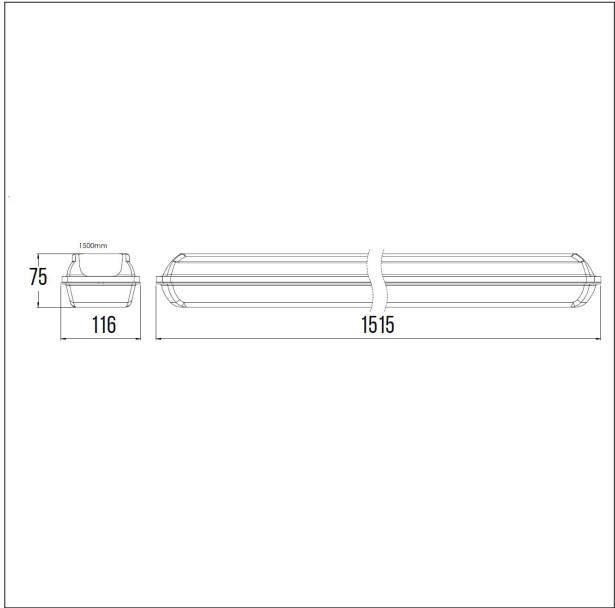

Artech Prolight Surface Mounted Luminaire

Artech Prolight architectural LED luminaire with ingress protection IP66. Total luminous flux up to 8700lm with overall luminaire efficacy up to 133lm/W. Supplied with fixed output, DALI digital dimmable driver, optional 3 - hour Basic or EMPRO emergency kit. Steel housing with polycarbonate diffuser.

Mounting	Surface
Lamp Type	LED
Wattage	75 W
Lumen output	8700 lm
Efficacy	116 lm/W
Colour Temperature	4000 K
CRI	> 80
Optic	Polycarbonate Diffuser
IP Rating	IP 66
Control Gear	Fixed Output
Dimensions	1515mmx116mmx75mm
Colour Finish	Grey