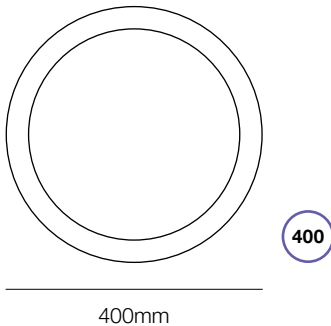

Lumen

40

Temperature

400

Size

S

Mounting
Method

W

Color

DIMENSIONS

330mm

400mm

ORDERING GUIDE

Product

ACR Crescent

Lumen Output

16 1560 Lumen **19** 1920 Lumen

Temperature

40 4000 Kelvin

Size

330 330mm **400** 400mm

Mounting Method

S Surface

Colour