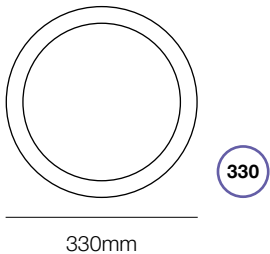

Lumen

40

Temperature

400

Size

S

Mounting
Method

W

Color

DIMENSIONS

330mm

400mm

ORDERING GUIDE

Product

ACR Crescent

Lumen Output

16 1560 Lumen **19** 1920 Lumen

Temperature

40 4000 Kelvin

Size

330 330mm **400** 400mm

Mounting Method

S Surface

Colour