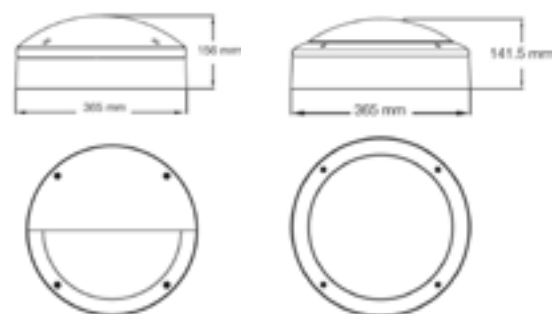

14 1360 Lumen **36** 3600 Lumen

Temperature

30 3000 Kelvin **40** 4000 Kelvin

Size

330 330x330mm **365** 365x365mm **265** 265x308mm

Lens Optic

OD Opal Diffuser **EL** Eyelid

Mounting Method

S Surface **W** Wall Mounted

Colour

W White **B** Black

Options

D DALI **DEP** DALI Empro **DE3** DALI 3HR Emergency **DST** DALI Self Test

E3 3HR Emergency **EP** Empro **ST** Self Test

Custom Solutions: Variation for product solutions available upon request.

DIMENSIONS

Dome

Dome XT

Dome XL