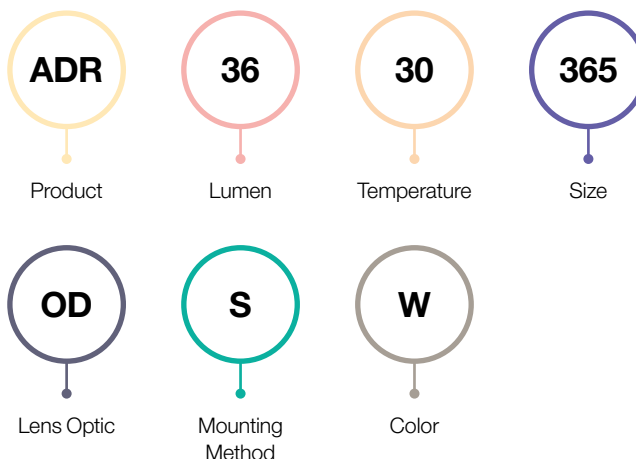

DOME

YOUR PROJECT,
YOUR CHOICE

DOME PART CODES EXPLAINED

Part Code e.g: **ADR 14 40 330 OD S W D**

ORDERING GUIDE

Product

ADR Dome **ADT** Dome XT **ADX** Dome XL

Lumen Output

14 1360 Lumen **36** 3600 Lumen

Temperature

30 3000 Kelvin **40** 4000 Kelvin

Size

330 330x330mm **365** 365x365mm **265** 265x308mm

Lens Optic

OD Opal Diffuser **EL** Eyelid

Mounting Method

S Surface **W** Wall Mounted

Colour

W White **B** Black

Options

D DALI **DEP** DALI Empro **DE3** DALI 3HR Emergency **DST** DALI Self Test

E3 3HR Emergency **EP** Empro **ST** Self Test

Custom Solutions: Variation for product solutions available upon request.

DIMENSIONS

Dome

Dome XT

Dome XL