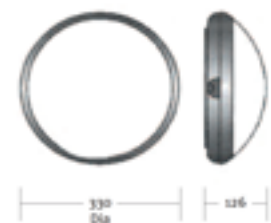

14 1360 Lumen **36** 3600 Lumen

Temperature

30 3000 Kelvin **40** 4000 Kelvin

Size

330 330x330mm **365** 365x365mm **265** 265x308mm

Lens Optic

OD Opal Diffuser **EL** Eyelid

Mounting Method

S Surface **W** Wall Mounted

Colour

W White **B** Black

Options

D DALI **DEP** DALI Empro **DE3** DALI 3HR Emergency **DST** DALI Self Test

E3 3HR Emergency **EP** Empro **ST** Self Test

Custom Solutions: Variation for product solutions available upon request.

DIMENSIONS

Dome

Dome XT

Dome XL