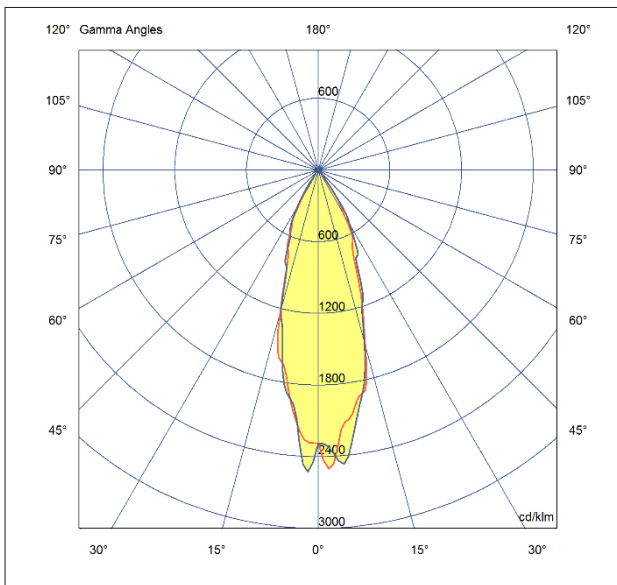

MAGNA LAMP

MGU 53 40 36 MD

Artech Magna recessed LED lamp with die-cast aluminium trim, steel housing, and pre-fitted GU10 LED lamp. Steel housing and intumescent material. High luminous efficacy up to 106 lm/W.

Lamp Type	GU10
Wattage	5 W
Lumen Output	530 lm
Efficacy	106 lm/W
Colour Temperature	4000 K
CRI	80+
Beam Angle	36°
Control Gear	Mains Dimmable
Dimension	50 Dia x 59.5 mm
MacAdam	3
Service Lifetime	L80/B10-50,000 Hrs