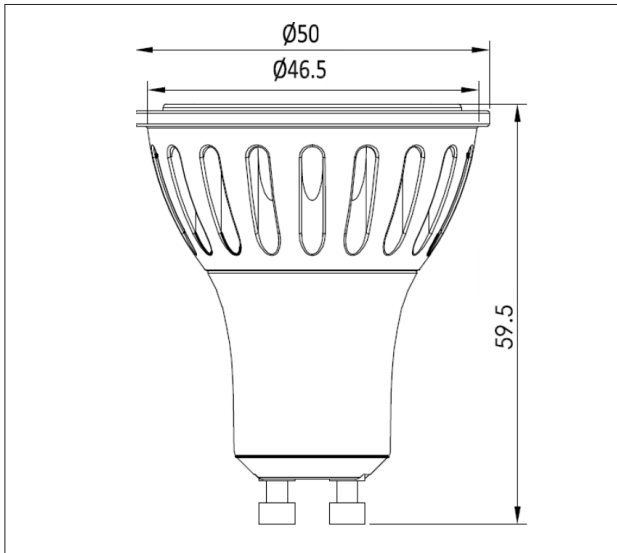

MAGNA LAMP

MGU 53 40 36 MD

Artech Magna recessed LED lamp with die-cast aluminium trim, steel housing, and pre-fitted GU10 LED lamp. Steel housing and intumescent material. High luminous efficacy up to 106 lm/W.

Lamp Type	GU10
Wattage	5 W
Lumen Output	530 lm
Efficacy	106 lm/W
Colour Temperature	4000 K
CRI	80+
Beam Angle	36°
Control Gear	Mains Dimmable
Dimension	50 Dia x 59.5 mm
MacAdam	3
Service Lifetime	L80/B10-50,000 Hrs