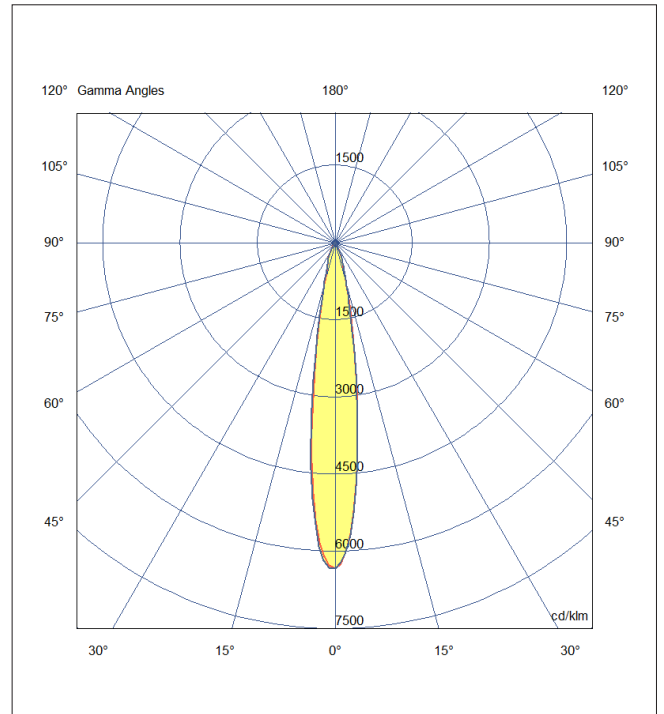

Artech Quadrus Recessed Trimless LED Luminaire

Architectural linear LED system for Recessed application. Total luminous flux up to 1000 lm with overall luminaire efficacy of 91 lm/W. Supplied with fixed output or DALI digital dimmable driver, optional - basic 3hr, self-test or EMPRO emergency kit. Aluminum extruded body in white or black finish. Beam angle available 15, 30 or 40 Degree.

Mounting	Recessed (Trimless)
Lamp Type	LED
Wattage	11 W
Lumen Output	1000 lm
Efficacy	91 lm/W
Colour Temperature	3000 K
CRI	90+
Beam Angle	15°
IP Rating	IP20
Control Gear	Fixed Output
Dimensions	160 x 54 x 45 mm
Colour Finish	White/Black
MacAdam	3
Service Lifetime	L80/B10 55,000 Hrs