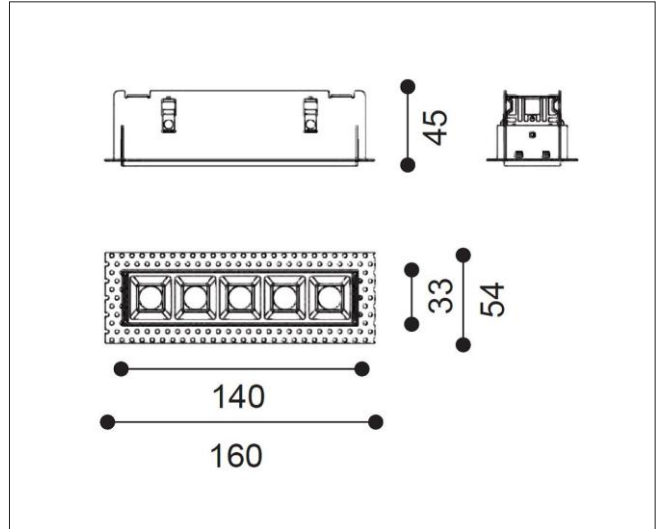

Artech Quadrus Recessed Trimless LED Luminaire

Architectural linear LED system for Recessed application. Total luminous flux up to 1000 lm with overall luminaire efficacy of 91 lm/W. Supplied with fixed output or DALI digital dimmable driver, optional - basic 3hr, self-test or EMPRO emergency kit. Aluminum extruded body in white or black finish. Beam angle available 15, 30 or 40 Degree.

Mounting	Recessed (Trimless)
Lamp Type	LED
Wattage	11 W
Lumen Output	1000 lm
Efficacy	91 lm/W
Colour Temperature	3000 K
CRI	90+
Beam Angle	15°
IP Rating	IP20
Control Gear	Fixed Output
Dimensions	160 x 54 x 45 mm
Colour Finish	White/Black
MacAdam	3
Service Lifetime	L80/B10 55,000 Hrs