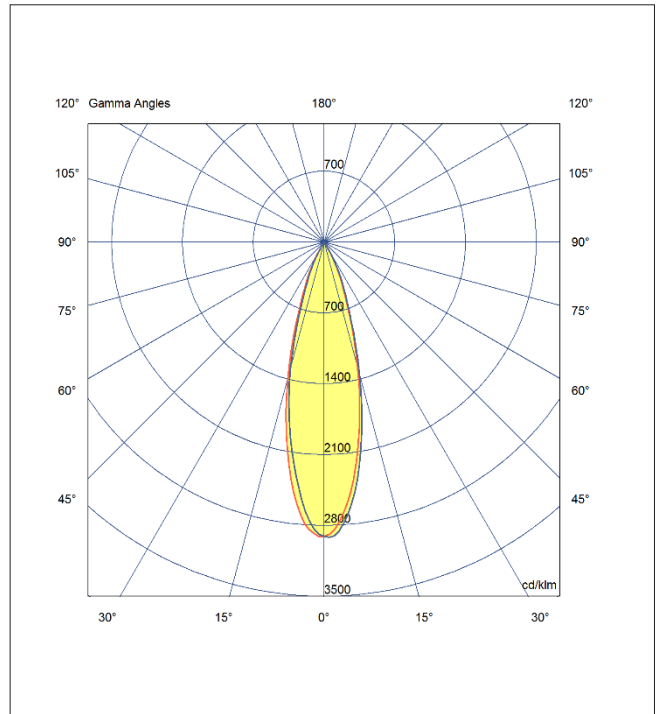

Artech Quadrus Recessed Trimless LED Luminaire

Architectural linear LED system for Recessed application. Total luminous flux up to 1000 lm with overall luminaire efficacy of 91 lm/W. Supplied with fixed output or DALI digital dimmable driver, optional - basic 3hr, self-test or EMPRO emergency kit. Aluminum extruded body in white or black finish. Beam angle available 15, 30 or 40 Degree.

Mounting	Recessed (Trimless)
Lamp Type	LED
Wattage	11 W
Lumen Output	1000 lm
Efficacy	91 lm/W
Colour Temperature	3000 K
CRI	90+
Beam Angle	30°
IP Rating	IP20
Control Gear	Fixed Output
Dimensions	160 x 54 x 45 mm
Colour Finish	White/Black
MacAdam	3
Service Lifetime	L80/B10 55,000 Hrs