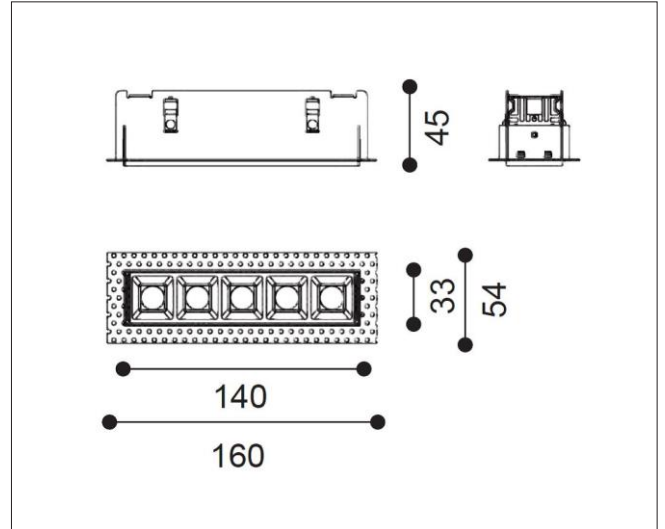

Artech Quadrus Recessed Trimless LED Luminaire

Architectural linear LED system for Recessed application. Total luminous flux up to 1000 lm with overall luminaire efficacy of 91 lm/W. Supplied with fixed output or DALI digital dimmable driver, optional - basic 3hr, self-test or EMPRO emergency kit. Aluminum extruded body in white or black finish. Beam angle available 15, 30 or 40 Degree.

Mounting	Recessed (Trimless)
Lamp Type	LED
Wattage	11 W
Lumen Output	1000 lm
Efficacy	91 lm/W
Colour Temperature	3000 K
CRI	90+
Beam Angle	30°
IP Rating	IP20
Control Gear	Fixed Output
Dimensions	160 x 54 x 45 mm
Colour Finish	White/Black
MacAdam	3
Service Lifetime	L80/B10 55,000 Hrs