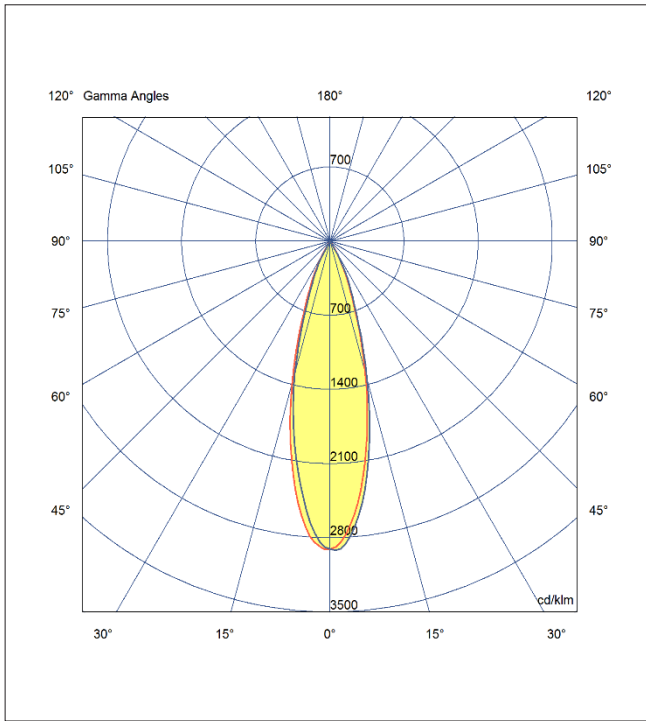

Artech Quadrus Recessed LED Luminaire

Architectural linear LED system for Recessed application. Total luminous flux up to 1000 lm with overall luminaire efficacy of 91 lm/W. Supplied with fixed output or DALI digital dimmable driver, optional - basic 3hr, self-test or EMPRO emergency kit. Aluminum extruded body in white or black finish. Beam angle available 15, 30 or 40 Degree.

Mounting	Recessed (With Trim)
Lamp Type	LED
Wattage	11 W
Lumen Output	1000 lm
Efficacy	91 lm/W
Colour Temperature	3000 K
CRI	90+
Beam Angle	30°
IP Rating	IP20
Control Gear	Fixed Output
Dimensions	153 x 47 x 61 mm
Colour Finish	White/Black
MacAdam	3
Service Lifetime	L80/B10 55,000 Hrs