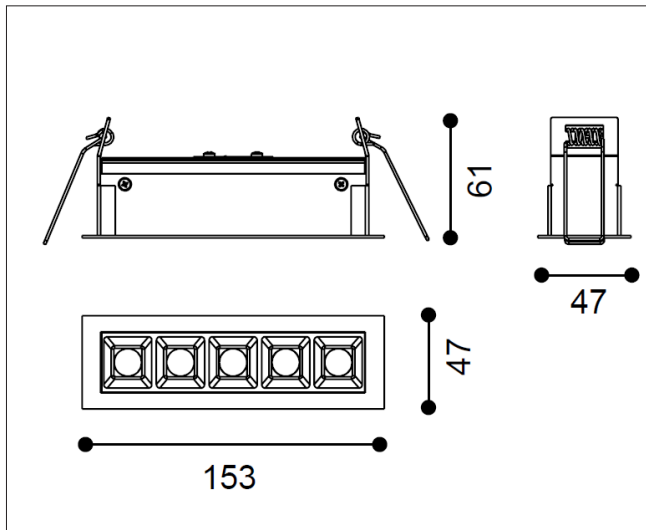

Artech Quadrus Recessed LED Luminaire

Architectural linear LED system for Recessed application. Total luminous flux up to 1000 lm with overall luminaire efficacy of 91 lm/W. Supplied with fixed output or DALI digital dimmable driver, optional - basic 3hr, self-test or EMPRO emergency kit. Aluminum extruded body in white or black finish. Beam angle available 15, 30 or 40 Degree.

Mounting	Recessed (With Trim)
Lamp Type	LED
Wattage	11 W
Lumen Output	1000 lm
Efficacy	91 lm/W
Colour Temperature	3000 K
CRI	90+
Beam Angle	30°
IP Rating	IP20
Control Gear	Fixed Output
Dimensions	153 x 47 x 61 mm
Colour Finish	White/Black
MacAdam	3
Service Lifetime	L80/B10 55,000 Hrs