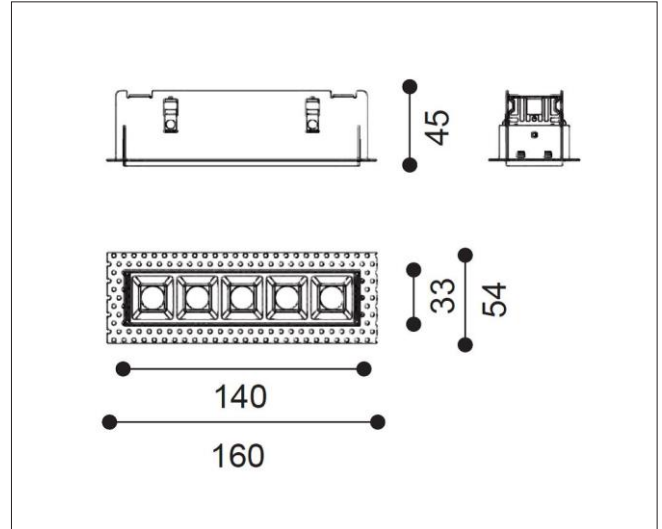

Artech Quadrus Recessed Trimless LED Luminaire

Architectural linear LED system for Recessed application. Total luminous flux up to 1000 lm with overall luminaire efficacy of 91 lm/W. Supplied with fixed output or DALI digital dimmable driver, optional - basic 3hr, self-test or EMPRO emergency kit. Aluminum extruded body in white or black finish. Beam angle available 15, 30 or 40 Degree.

Mounting	Recessed (Trimless)
Lamp Type	LED
Wattage	11 W
Lumen Output	1000 lm
Efficacy	91 lm/W
Colour Temperature	3000 K
CRI	90+
Beam Angle	40°
IP Rating	IP20
Control Gear	Fixed Output
Dimensions	160 x 54 x 45 mm
Colour Finish	White/Black
MacAdam	3
Service Lifetime	L80/B10 55,000 Hrs