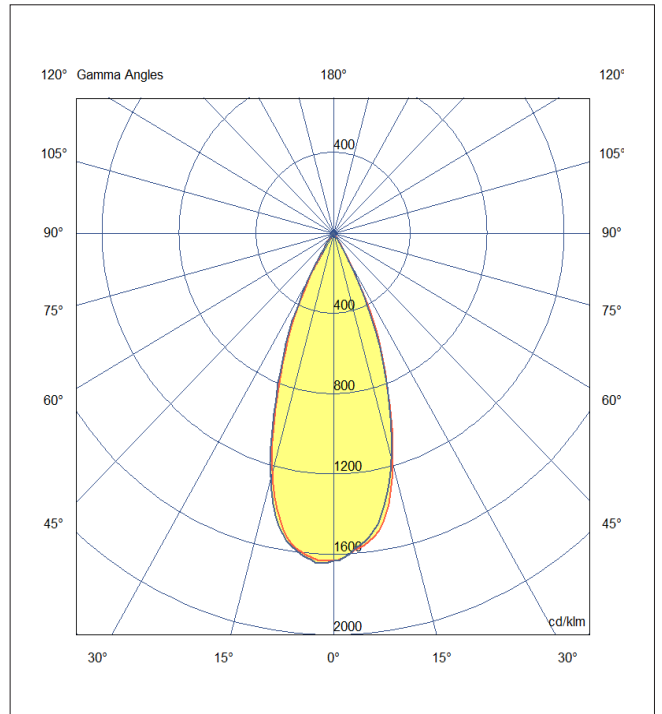

Artech Quadrus Recessed Trimless LED Luminaire

Architectural linear LED system for Recessed application. Total luminous flux up to 1000 lm with overall luminaire efficacy of 91 lm/W. Supplied with fixed output or DALI digital dimmable driver, optional - basic 3hr, self-test or EMPRO emergency kit. Aluminum extruded body in white or black finish. Beam angle available 15, 30 or 40 Degree.

Mounting	Recessed (Trimless)
Lamp Type	LED
Wattage	11 W
Lumen Output	1000 lm
Efficacy	91 lm/W
Colour Temperature	3000 K
CRI	90+
Beam Angle	40°
IP Rating	IP20
Control Gear	Fixed Output
Dimensions	160 x 54 x 45 mm
Colour Finish	White/Black
MacAdam	3
Service Lifetime	L80/B10 55,000 Hrs