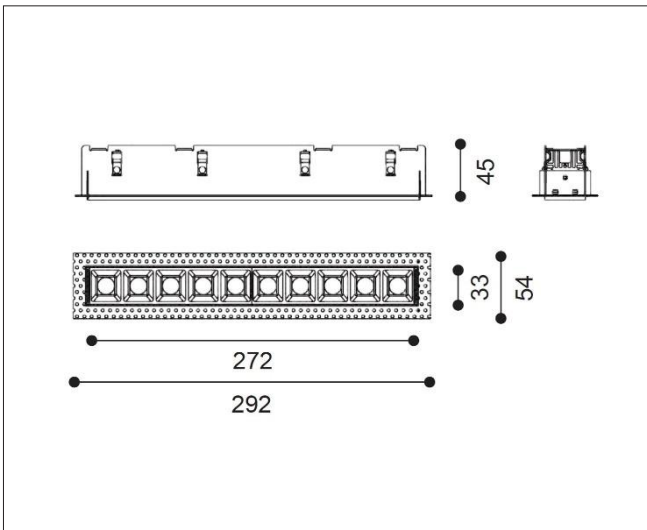

Artech Quadrus Recessed Trimless LED Luminaire

Architectural linear LED system for Recessed application. Total luminous flux up to 2000 lm with overall luminaire efficacy of 91 lm/W. Supplied with fixed output or DALI digital dimmable driver, optional - basic 3hr, self-test or EMPRO emergency kit. Aluminum extruded body in white or black finish. Beam angle available 15, 30 or 40 Degree.

Mounting	Recessed (Trimless)
Lamp Type	LED
Wattage	22 W
Lumen Output	2000 lm
Efficacy	91 lm/W
Colour Temperature	3000 K
CRI	90+
Beam Angle	15°
IP Rating	IP20
Control Gear	Fixed Output
Dimensions	292 x 54 x 45 mm
Colour Finish	White/Black
MacAdam	3
Service Lifetime	L80/B10-55,000 Hrs