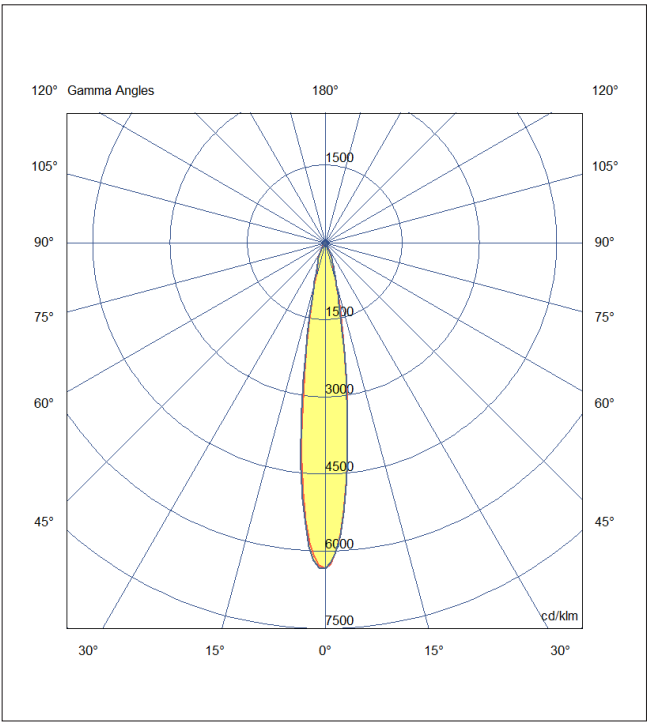

Artech Quadrus Recessed Trimless LED Luminaire

Architectural linear LED system for Recessed application. Total luminous flux up to 2000 lm with overall luminaire efficacy of 91 lm/W. Supplied with fixed output or DALI digital dimmable driver, optional - basic 3hr, self-test or EMPRO emergency kit. Aluminum extruded body in white or black finish. Beam angle available 15, 30 or 40 Degree.

Mounting	Recessed (Trimless)
Lamp Type	LED
Wattage	22 W
Lumen Output	2000 lm
Efficacy	91 lm/W
Colour Temperature	3000 K
CRI	90+
Beam Angle	15°
IP Rating	IP20
Control Gear	Fixed Output
Dimensions	292 x 54 x 45 mm
Colour Finish	White/Black
MacAdam	3
Service Lifetime	L80/B10-55,000 Hrs