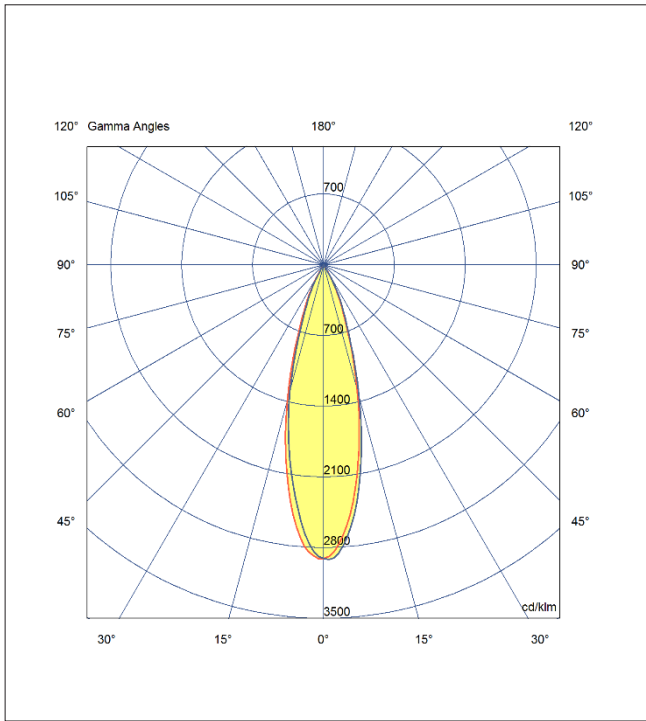

Artech Quadrus Recessed Trimless LED Luminaire

Architectural linear LED system for Recessed application. Total luminous flux up to 2000 lm with overall luminaire efficacy of 91 lm/W. Supplied with fixed output or DALI digital dimmable driver, optional - basic 3hr, self-test or EMPRO emergency kit. Aluminum extruded body in white or black finish. Beam angle available 15, 30 or 40 Degree.

Mounting	Recessed (Trimless)
Lamp Type	LED
Wattage	22 W
Lumen Output	2000 lm
Efficacy	91 lm/W
Colour Temperature	3000 K
CRI	90+
Beam Angle	30°
IP Rating	IP20
Control Gear	Fixed Output
Dimensions	292 x 54 x 45 mm
Colour Finish	White/Black
MacAdam	3
Service Lifetime	L80/B10 55,000 Hrs