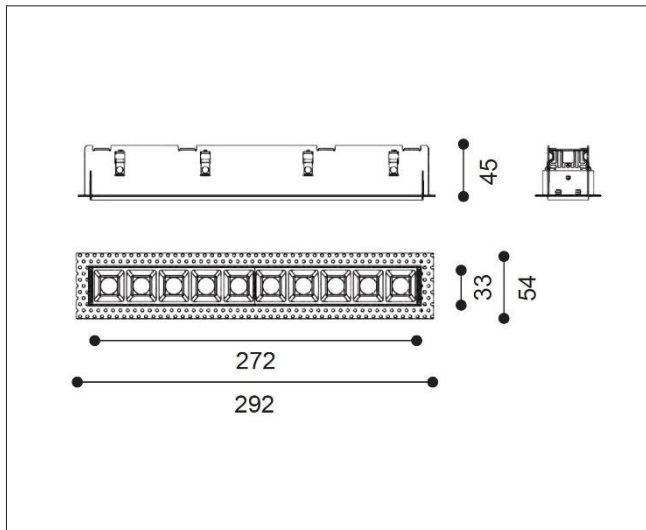

Artech Quadrus Recessed Trimless LED Luminaire

Architectural linear LED system for Recessed application. Total luminous flux up to 2000 lm with overall luminaire efficacy of 91 lm/W. Supplied with fixed output or DALI digital dimmable driver, optional - basic 3hr, self-test or EMPRO emergency kit. Aluminum extruded body in white or black finish. Beam angle available 15, 30 or 40 Degree.

Mounting	Recessed (Trimless)
Lamp Type	LED
Wattage	22 W
Lumen Output	2000 lm
Efficacy	91 lm/W
Colour Temperature	3000 K
CRI	90+
Beam Angle	30°
IP Rating	IP20
Control Gear	Fixed Output
Dimensions	292 x 54 x 45 mm
Colour Finish	White/Black
MacAdam	3
Service Lifetime	L80/B10 55,000 Hrs