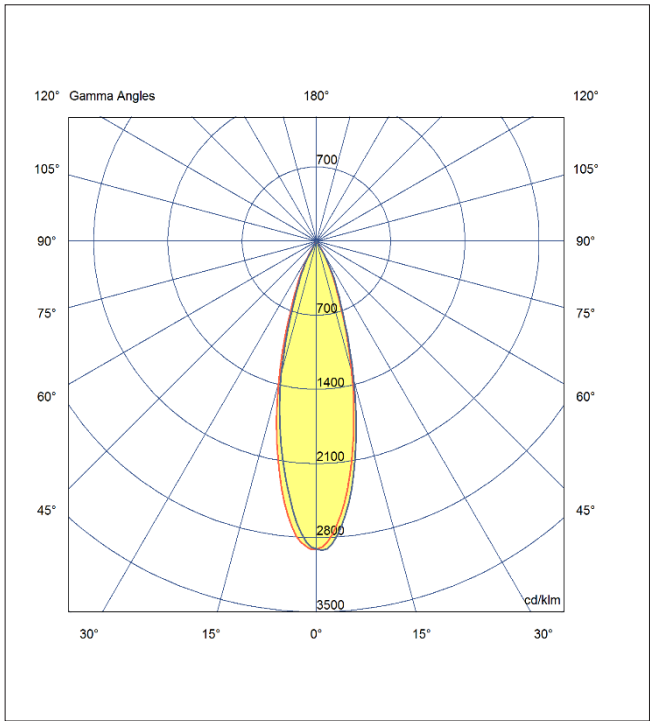

Artech Quadrus Recessed LED Luminaire

Architectural linear LED system for Recessed application. Total luminous flux up to 2000 lm with overall luminaire efficacy of 91 lm/W. Supplied with fixed output or DALI digital dimmable driver, optional - basic 3hr, self-test or EMPRO emergency kit. Aluminum extruded body in white or black finish. Beam angle available 15, 30 or 40 Degree.

Mounting	Recessed (With Trim)
Lamp Type	LED
Wattage	22 W
Lumen Output	2000 lm
Efficacy	91 lm/W
Colour Temperature	3000 K
CRI	90+
Beam Angle	30°
IP Rating	IP20
Control Gear	Fixed Output
Dimensions	285 x 47 x 61 mm
Colour Finish	White/Black
MacAdam	3
Service Lifetime	L80/B10 55,000 Hrs