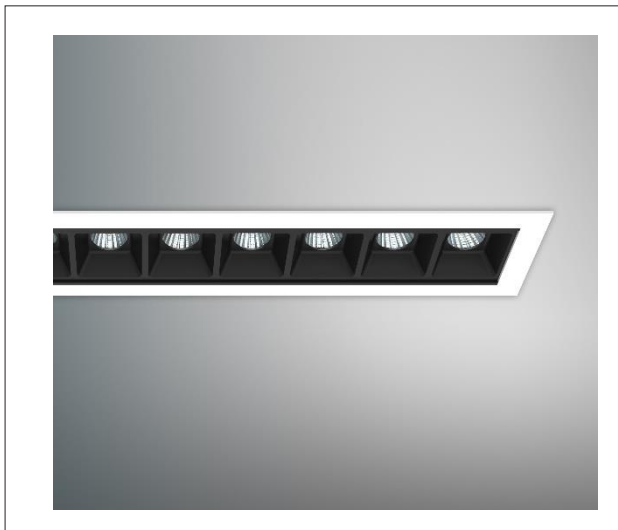

Artech Quadrus Recessed LED Luminaire

Architectural linear LED system for Recessed application. Total luminous flux up to 2000 lm with overall luminaire efficacy of 91 lm/W. Supplied with fixed output or DALI digital dimmable driver, optional - basic 3hr, self-test or EMPRO emergency kit. Aluminum extruded body in white or black finish. Beam angle available 15, 30 or 40 Degree.

Mounting	Recessed (With Trim)
Lamp Type	LED
Wattage	22 W
Lumen Output	2000 lm
Efficacy	91 lm/W
Colour Temperature	3000 K
CRI	90+
Beam Angle	30°
IP Rating	IP20
Control Gear	Fixed Output
Dimensions	285 x 47 x 61 mm
Colour Finish	White/Black
MacAdam	3
Service Lifetime	L80/B10 55,000 Hrs