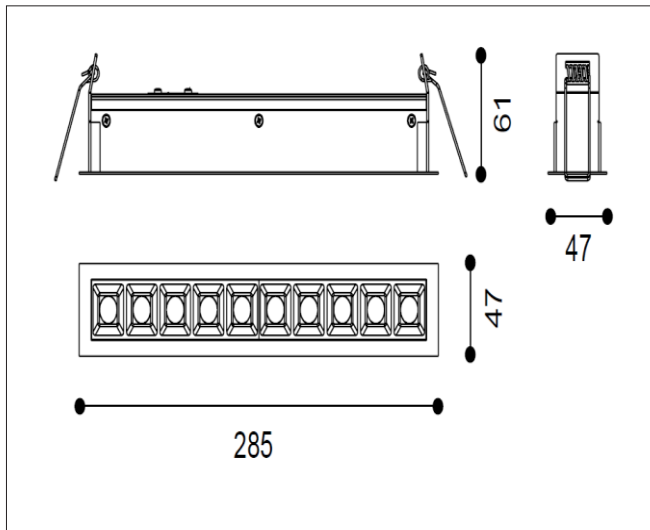

Artech Quadrus Recessed LED Luminaire

Architectural linear LED system for Recessed application. Total luminous flux up to 2000 lm with overall luminaire efficacy of 91 lm/W. Supplied with fixed output or DALI digital dimmable driver, optional - basic 3hr, self-test or EMPRO emergency kit. Aluminum extruded body in white or black finish. Beam angle available 15, 30 or 40 Degree.

Mounting	Recessed (With Trim)
Lamp Type	LED
Wattage	22 W
Lumen Output	2000 lm
Efficacy	91 lm/W
Colour Temperature	3000 K
CRI	90+
Beam Angle	30°
IP Rating	IP20
Control Gear	Fixed Output
Dimensions	285 x 47 x 61 mm
Colour Finish	White/Black
MacAdam	3
Service Lifetime	L80/B10 55,000 Hrs