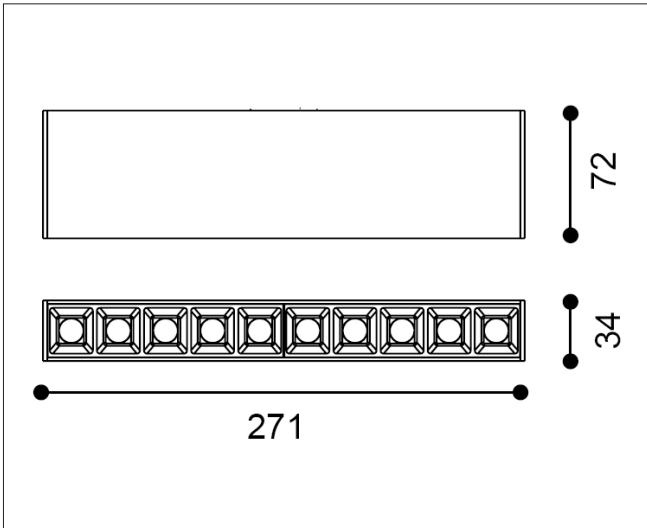

Artech Quadrus Surface LED Luminaire

Architectural linear LED system for Surface application. Total luminous flux up to 2000 lm with overall luminaire efficacy of 91 lm/W. Supplied with fixed output or DALI digital dimmable driver, optional - basic 3hr, self-test or EMPRO emergency kit. Aluminum extruded body in white or black finish. Beam angle available 15, 30 or 40 Degree.

Mounting	Surface
Lamp Type	LED
Wattage	22 W
Lumen Output	2000 lm
Efficacy	91 lm/W
Colour Temperature	3000 K
CRI	90+
Beam Angle	40°
IP Rating	IP20
Control Gear	Fixed Output
Dimensions	271 x 34 x 72 mm
Colour Finish	White/Black
MacAdam	3
Service Lifetime	L80/B10 55,000 Hrs