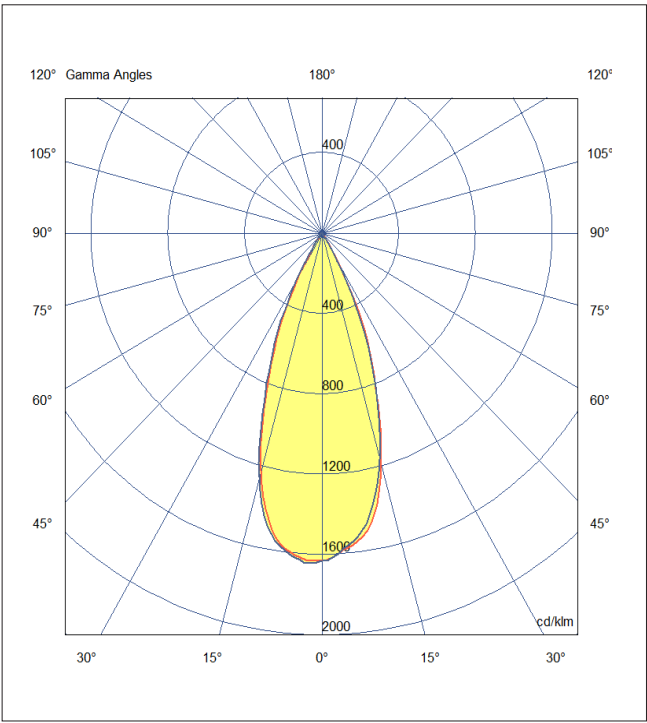

Artech Quadrus Surface LED Luminaire

Architectural linear LED system for Surface application. Total luminous flux up to 2000 lm with overall luminaire efficacy of 91 lm/W. Supplied with fixed output or DALI digital dimmable driver, optional - basic 3hr, self-test or EMPRO emergency kit. Aluminum extruded body in white or black finish. Beam angle available 15, 30 or 40 Degree.

Mounting	Surface
Lamp Type	LED
Wattage	22 W
Lumen Output	2000 lm
Efficacy	91 lm/W
Colour Temperature	3000 K
CRI	90+
Beam Angle	40°
IP Rating	IP20
Control Gear	Fixed Output
Dimensions	271 x 34 x 72 mm
Colour Finish	White/Black
MacAdam	3
Service Lifetime	L80/B10 55,000 Hrs