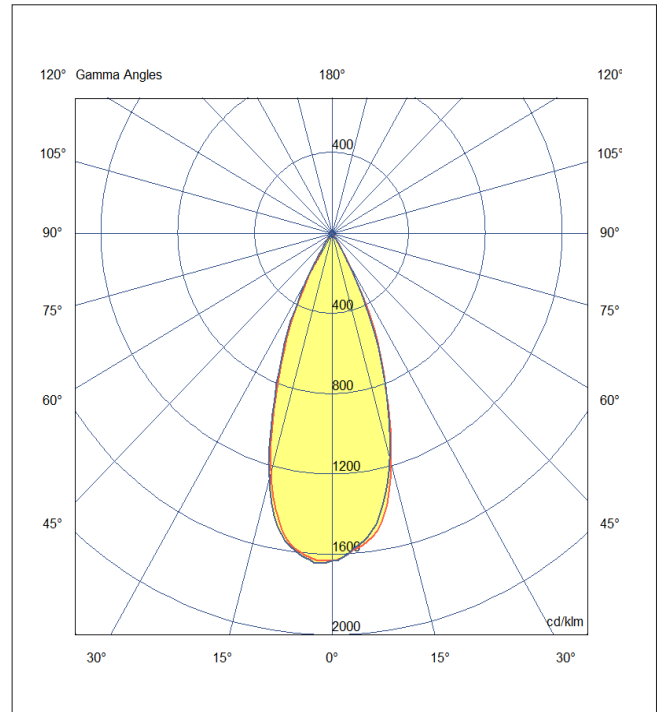

Artech Quadrus Surface LED Luminaire

Architectural linear LED system for Surface application. Total luminous flux up to 2000 lm with overall luminaire efficacy of 91 lm/W. Supplied with fixed output or DALI digital dimmable driver, optional - basic 3hr, self-test or EMPRO emergency kit. Aluminum extruded body in white or black finish. Beam angle available 15, 30 or 40 Degree.

Mounting	Surface
Lamp Type	LED
Wattage	22 W
Lumen Output	2000 lm
Efficacy	91 lm/W
Colour Temperature	4000 K
CRI	90+
Beam Angle	40°
IP Rating	IP20
Control Gear	Fixed Output
Dimensions	271 x 34 x 72 mm
Colour Finish	White/Black
MacAdam	3
Service Lifetime	L80/B10 55,000 Hrs