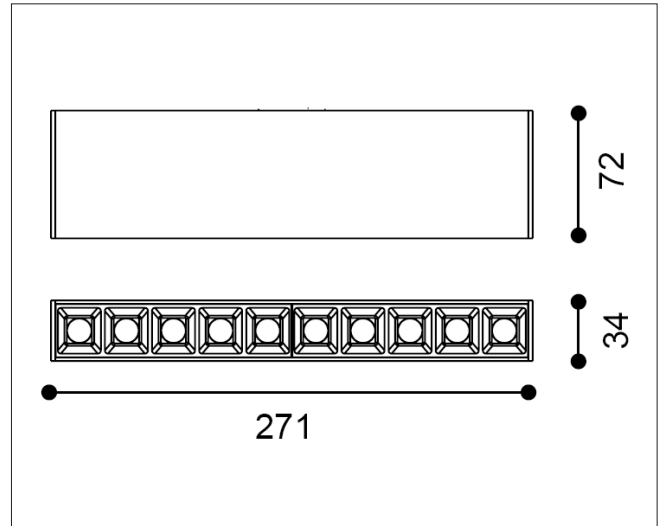

Artech Quadrus Surface LED Luminaire

Architectural linear LED system for Surface application. Total luminous flux up to 2000 lm with overall luminaire efficacy of 91 lm/W. Supplied with fixed output or DALI digital dimmable driver, optional - basic 3hr, self-test or EMPRO emergency kit. Aluminum extruded body in white or black finish. Beam angle available 15, 30 or 40 Degree.

Mounting	Surface
Lamp Type	LED
Wattage	22 W
Lumen Output	2000 lm
Efficacy	91 lm/W
Colour Temperature	4000 K
CRI	90+
Beam Angle	40°
IP Rating	IP20
Control Gear	Fixed Output
Dimensions	271 x 34 x 72 mm
Colour Finish	White/Black
MacAdam	3
Service Lifetime	L80/B10 55,000 Hrs