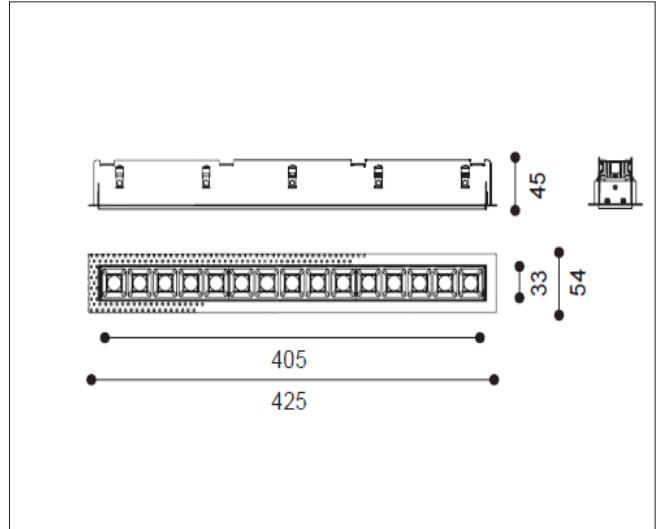

Artech Quadrus Recessed Trimless LED Luminaire

Architectural linear LED system for Recessed application. Total luminous flux up to 3000 lm with overall luminaire efficacy of 91 lm/W. Supplied with fixed output or DALI digital dimmable driver, optional - basic 3hr, self-test or EMPRO emergency kit. Aluminum extruded body in white or black finish. Beam angle available 15, 30 or 40 Degree.

Mounting	Recessed (Trimless)
Lamp Type	LED
Wattage	33 W
Lumen Output	3000 lm
Efficacy	91 lm/W
Colour Temperature	3000 K
CRI	90+
Beam Angle	15°
IP Rating	IP20
Control Gear	Fixed Output
Dimensions	425 x 54 x 45 mm
Colour Finish	White/Black
MacAdam	3
Service Lifetime	L80/B10 55,000 Hrs