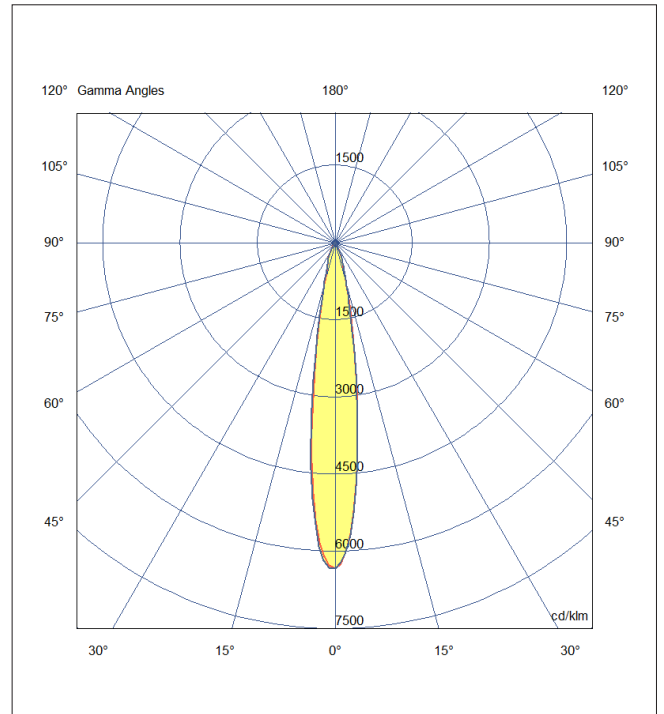

Artech Quadrus Recessed Trimless LED Luminaire

Architectural linear LED system for Recessed application. Total luminous flux up to 3000 lm with overall luminaire efficacy of 91 lm/W. Supplied with fixed output or DALI digital dimmable driver, optional - basic 3hr, self-test or EMPRO emergency kit. Aluminum extruded body in white or black finish. Beam angle available 15, 30 or 40 Degree.

Mounting	Recessed (Trimless)
Lamp Type	LED
Wattage	33 W
Lumen Output	3000 lm
Efficacy	91 lm/W
Colour Temperature	3000 K
CRI	90+
Beam Angle	15°
IP Rating	IP20
Control Gear	Fixed Output
Dimensions	425 x 54 x 45 mm
Colour Finish	White/Black
MacAdam	3
Service Lifetime	L80/B10 55,000 Hrs