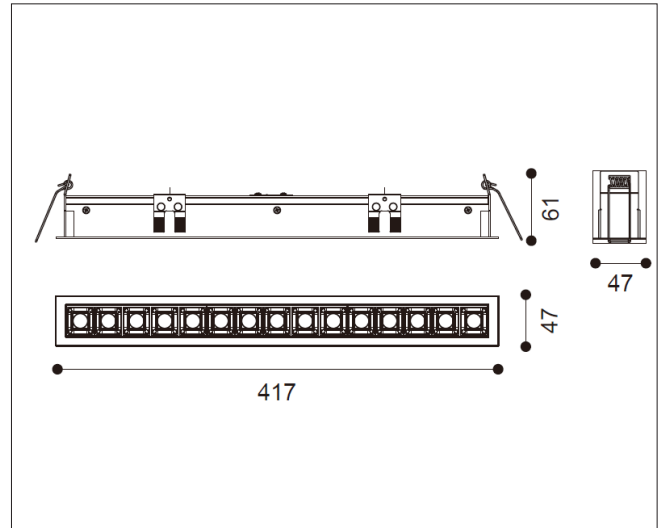

Artech Quadrus Recessed LED Luminaire

Architectural linear LED system for Recessed application. Total luminous flux up to 3000 lm with overall luminaire efficacy of 91 lm/W. Supplied with fixed output or DALI digital dimmable driver, optional - basic 3hr, self-test or EMPRO emergency kit. Aluminum extruded body in white or black finish. Beam angle available 15, 30 or 40 Degree.

Mounting	Recessed (With Trim)
Lamp Type	LED
Wattage	33 W
Lumen Output	3000 lm
Efficacy	91 lm/W
Colour Temperature	3000 K
CRI	90+
Beam Angle	15°
IP Rating	IP20
Control Gear	Fixed Output
Dimensions	417 x 47 x 61 mm
Colour Finish	White/Black
MacAdam	3
Service Lifetime	L80/B10 55,000 Hrs