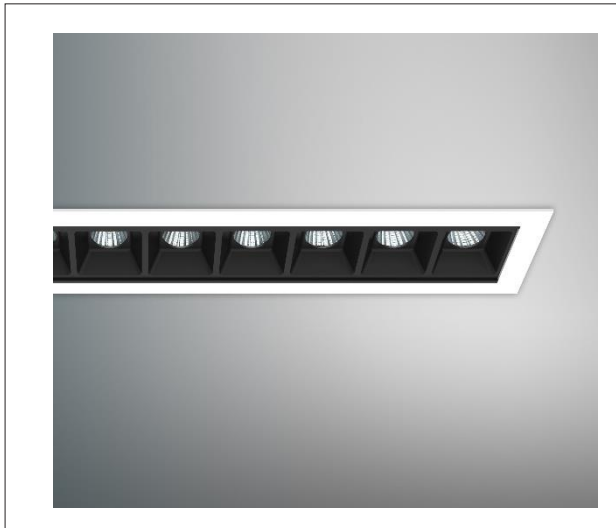

Artech Quadrus Recessed LED Luminaire

Architectural linear LED system for Recessed application. Total luminous flux up to 3000 lm with overall luminaire efficacy of 91 lm/W. Supplied with fixed output or DALI digital dimmable driver, optional - basic 3hr, self-test or EMPRO emergency kit. Aluminum extruded body in white or black finish. Beam angle available 15, 30 or 40 Degree.

Mounting	Recessed (With Trim)
Lamp Type	LED
Wattage	33 W
Lumen Output	3000 lm
Efficacy	91 lm/W
Colour Temperature	3000 K
CRI	90+
Beam Angle	15°
IP Rating	IP20
Control Gear	Fixed Output
Dimensions	417 x 47 x 61 mm
Colour Finish	White/Black
MacAdam	3
Service Lifetime	L80/B10 55,000 Hrs