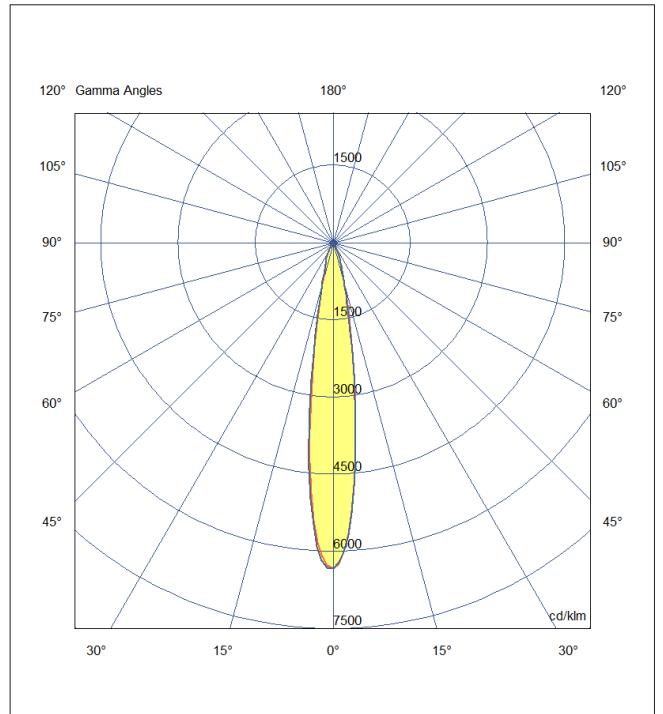

Artech Quadrus Recessed LED Luminaire

Architectural linear LED system for Recessed application. Total luminous flux up to 3000 lm with overall luminaire efficacy of 91 lm/W. Supplied with fixed output or DALI digital dimmable driver, optional - basic 3hr, self-test or EMPRO emergency kit. Aluminum extruded body in white or black finish. Beam angle available 15, 30 or 40 Degree.

Mounting	Recessed (With Trim)
Lamp Type	LED
Wattage	33 W
Lumen Output	3000 lm
Efficacy	91 lm/W
Colour Temperature	3000 K
CRI	90+
Beam Angle	15°
IP Rating	IP20
Control Gear	Fixed Output
Dimensions	417 x 47 x 61 mm
Colour Finish	White/Black
MacAdam	3
Service Lifetime	L80/B10 55,000 Hrs