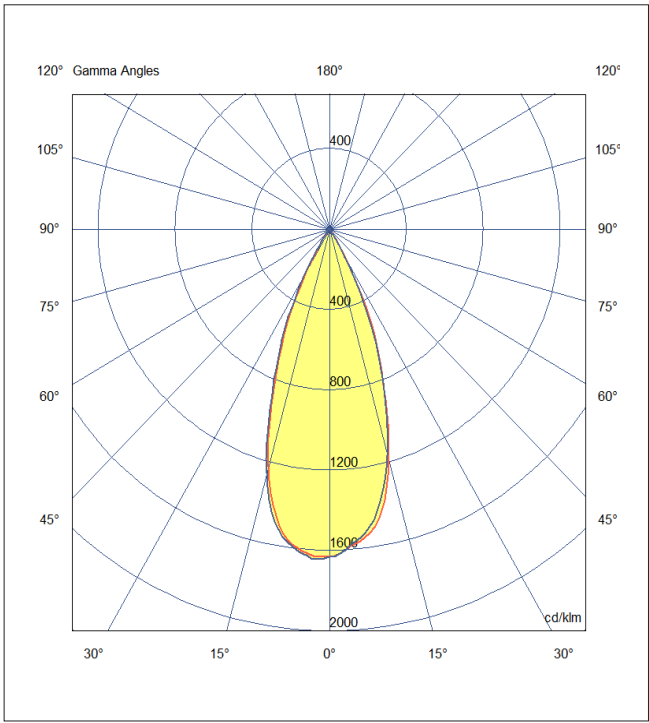

### Artech Quadrus Recessed Trimless LED Luminaire

Architectural linear LED system for Recessed application. Total luminous flux up to 3000 lm with overall luminaire efficacy of 91 lm/W. Supplied with fixed output or DALI digital dimmable driver, optional - basic 3hr, self-test or EMPRO emergency kit. Aluminum extruded body in white or black finish. Beam angle available 15, 30 or 40 Degree.

<b>Mounting</b>	Recessed (Trimless)
<b>Lamp Type</b>	LED
<b>Wattage</b>	33 W
<b>Lumen Output</b>	3000 lm
<b>Efficacy</b>	91 lm/W
<b>Colour Temperature</b>	3000 K
<b>CRI</b>	90+
<b>Beam Angle</b>	40°
<b>IP Rating</b>	IP20
<b>Control Gear</b>	Fixed Output
<b>Dimensions</b>	425 x 54 x 45 mm
<b>Colour Finish</b>	White/Black
<b>MacAdam</b>	3
<b>Service Lifetime</b>	L80/B10 55,000 Hrs