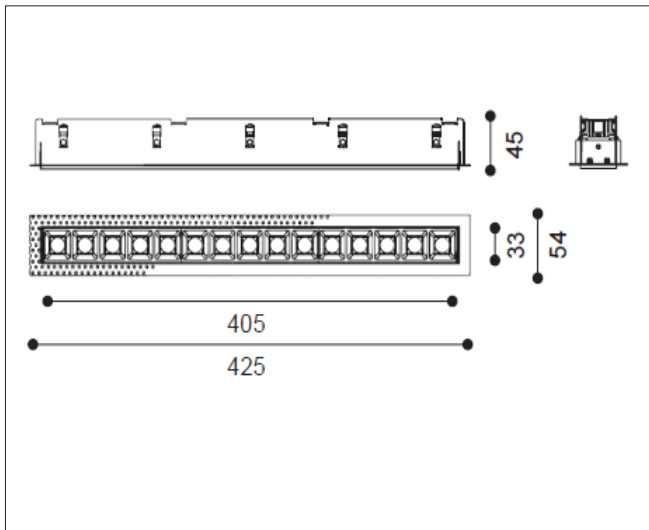

### Artech Quadrus Recessed Trimless LED Luminaire

Architectural linear LED system for Recessed application. Total luminous flux up to 3000 lm with overall luminaire efficacy of 91 lm/W. Supplied with fixed output or DALI digital dimmable driver, optional - basic 3hr, self-test or EMPRO emergency kit. Aluminum extruded body in white or black finish. Beam angle available 15, 30 or 40 Degree.

<b>Mounting</b>	Recessed (Trimless)
<b>Lamp Type</b>	LED
<b>Wattage</b>	33 W
<b>Lumen Output</b>	3000 lm
<b>Efficacy</b>	91 lm/W
<b>Colour Temperature</b>	3000 K
<b>CRI</b>	90+
<b>Beam Angle</b>	40°
<b>IP Rating</b>	IP20
<b>Control Gear</b>	Fixed Output
<b>Dimensions</b>	425 x 54 x 45 mm
<b>Colour Finish</b>	White/Black
<b>MacAdam</b>	3
<b>Service Lifetime</b>	L80/B10 55,000 Hrs