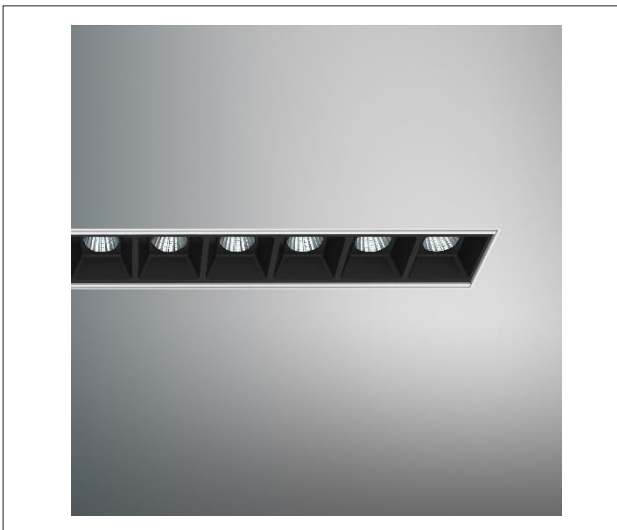

### Artech Quadrus Recessed Trimless LED Luminaire

Architectural linear LED system for Recessed application. Total luminous flux up to 3000 lm with overall luminaire efficacy of 91 lm/W. Supplied with fixed output or DALI digital dimmable driver, optional - basic 3hr, self-test or EMPRO emergency kit. Aluminum extruded body in white or black finish. Beam angle available 15, 30 or 40 Degree.

<b>Mounting</b>	Recessed (Trimless)
<b>Lamp Type</b>	LED
<b>Wattage</b>	33 W
<b>Lumen Output</b>	3000 lm
<b>Efficacy</b>	91 lm/W
<b>Colour Temperature</b>	3000 K
<b>CRI</b>	90+
<b>Beam Angle</b>	40°
<b>IP Rating</b>	IP20
<b>Control Gear</b>	Fixed Output
<b>Dimensions</b>	425 x 54 x 45 mm
<b>Colour Finish</b>	White/Black
<b>MacAdam</b>	3
<b>Service Lifetime</b>	L80/B10 55,000 Hrs