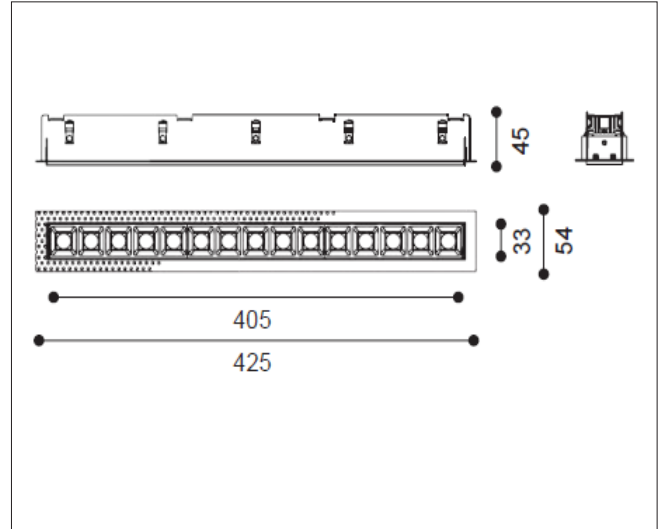

Artech Quadrus Recessed Trimless LED Luminaire

Architectural linear LED system for Recessed application. Total luminous flux up to 3000 lm with overall luminaire efficacy of 91 lm/W. Supplied with fixed output or DALI digital dimmable driver, optional - basic 3hr, self-test or EMPRO emergency kit. Aluminum extruded body in white or black finish. Beam angle available 15, 30 or 40 Degree.

Mounting	Recessed (Trimless)
Lamp Type	LED
Wattage	33 W
Lumen Output	3000 lm
Efficacy	91 lm/W
Colour Temperature	3000 K
CRI	90+
Beam Angle	40°
IP Rating	IP20
Control Gear	Fixed Output
Dimensions	425 x 54 x 45 mm
Colour Finish	White/Black
MacAdam	3
Service Lifetime	L80/B10 50,000 Hrs