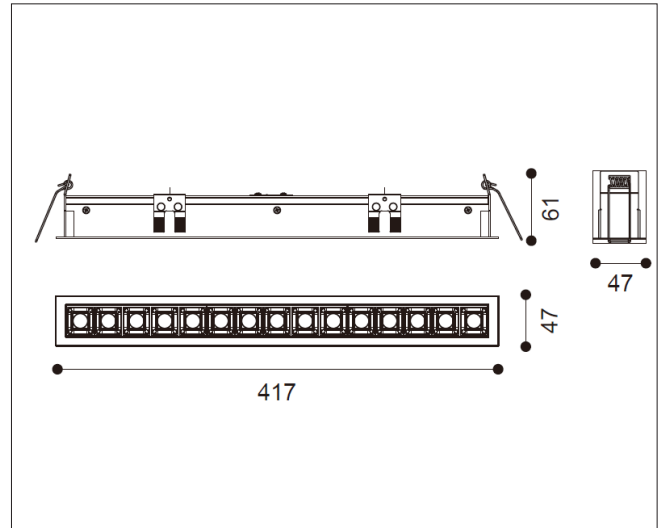

Artech Quadrus Recessed LED Luminaire

Architectural linear LED system for Recessed application. Total luminous flux up to 3000 lm with overall luminaire efficacy of 91 lm/W. Supplied with fixed output or DALI digital dimmable driver, optional - basic 3hr, self-test or EMPRO emergency kit. Aluminum extruded body in white or black finish. Beam angle available 15, 30 or 40 Degree.

Mounting	Recessed (With Trim)
Lamp Type	LED
Wattage	33 W
Lumen Output	3000 lm
Efficacy	91 lm/W
Colour Temperature	3000 K
CRI	90+
Beam Angle	40°
IP Rating	IP20
Control Gear	Fixed Output
Dimensions	417 x 47 x 61 mm
Colour Finish	White/Black
MacAdam	3
Service Lifetime	L80/B10 55,000 Hrs