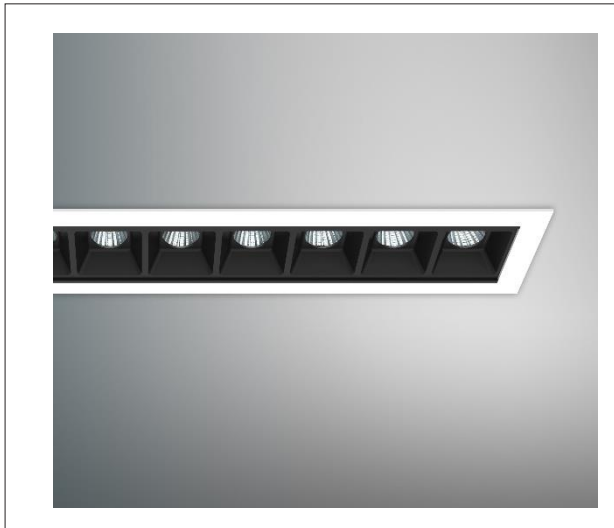

Artech Quadrus Recessed LED Luminaire

Architectural linear LED system for Recessed application. Total luminous flux up to 3000 lm with overall luminaire efficacy of 91 lm/W. Supplied with fixed output or DALI digital dimmable driver, optional - basic 3hr, self-test or EMPRO emergency kit. Aluminum extruded body in white or black finish. Beam angle available 15, 30 or 40 Degree.

Mounting	Recessed (With Trim)
Lamp Type	LED
Wattage	33 W
Lumen Output	3000 lm
Efficacy	91 lm/W
Colour Temperature	3000 K
CRI	90+
Beam Angle	40°
IP Rating	IP20
Control Gear	Fixed Output
Dimensions	417 x 47 x 61 mm
Colour Finish	White/Black
MacAdam	3
Service Lifetime	L80/B10 55,000 Hrs