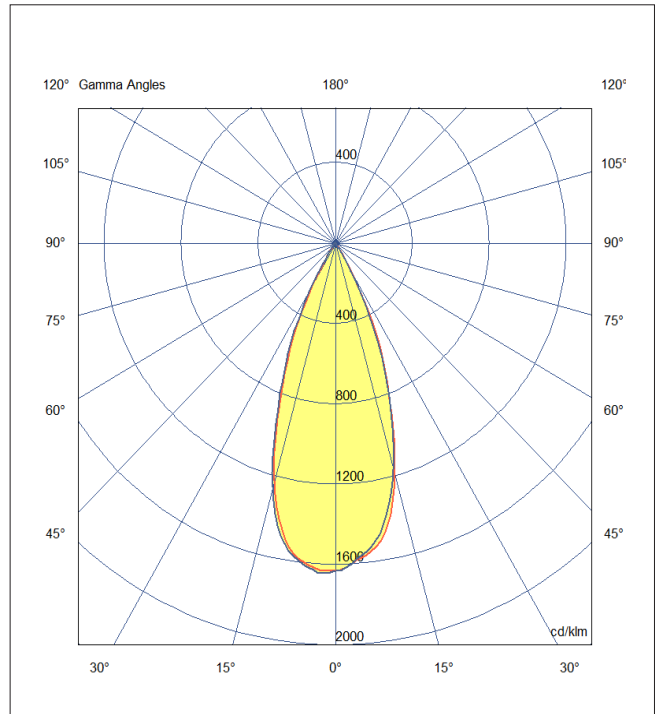

Artech Quadrus Recessed LED Luminaire

Architectural linear LED system for Recessed application. Total luminous flux up to 3000 lm with overall luminaire efficacy of 91 lm/W. Supplied with fixed output or DALI digital dimmable driver, optional - basic 3hr, self-test or EMPRO emergency kit. Aluminum extruded body in white or black finish. Beam angle available 15, 30 or 40 Degree.

Mounting	Recessed (With Trim)
Lamp Type	LED
Wattage	33 W
Lumen Output	3000 lm
Efficacy	91 lm/W
Colour Temperature	3000 K
CRI	90+
Beam Angle	40°
IP Rating	IP20
Control Gear	Fixed Output
Dimensions	417 x 47 x 61 mm
Colour Finish	White/Black
MacAdam	3
Service Lifetime	L80/B10 55,000 Hrs