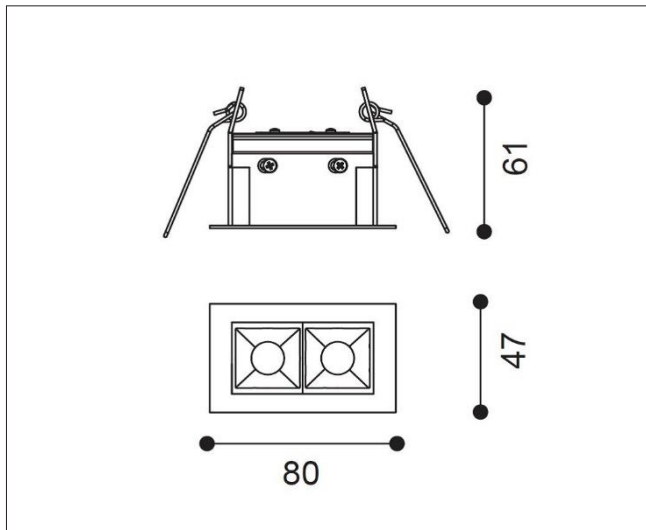

Artech Quadrus Recessed LED Luminaire

Architectural linear LED system for Recessed application. Total luminous flux up to 400 lm with overall luminaire efficacy of 91 lm/W. Supplied with fixed output or DALI digital dimmable driver, optional - basic 3hr, self-test or EMPRO emergency kit. Aluminum extruded body in white or black finish. Beam angle available 15, 30 or 40 Degree.

Mounting	Recessed (With Trim)
Lamp Type	LED
Wattage	4.4 W
Lumen Output	400 lm
Efficacy	91 lm/W
Colour Temperature	3000 K
CRI	90+
Beam Angle	15°
IP Rating	IP20
Control Gear	Fixed Output
Dimensions	80 x 47 x 61 mm
Colour Finish	White/Black
MacAdam	3
Service Lifetime	L80/B10 55,000 Hrs