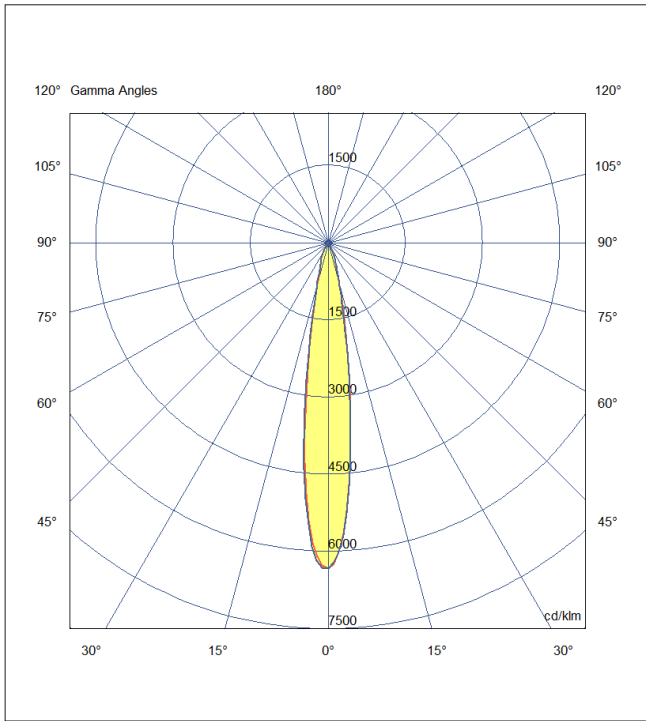

Artech Quadrus Recessed LED Luminaire

Architectural linear LED system for Recessed application. Total luminous flux up to 400 lm with overall luminaire efficacy of 91 lm/W. Supplied with fixed output or DALI digital dimmable driver, optional - basic 3hr, self-test or EMPRO emergency kit. Aluminum extruded body in white or black finish. Beam angle available 15, 30 or 40 Degree.

Mounting	Recessed (With Trim)
Lamp Type	LED
Wattage	4.4 W
Lumen Output	400 lm
Efficacy	91 lm/W
Colour Temperature	3000 K
CRI	90+
Beam Angle	15°
IP Rating	IP20
Control Gear	Fixed Output
Dimensions	80 x 47 x 61 mm
Colour Finish	White/Black
MacAdam	3
Service Lifetime	L80/B10 55,000 Hrs