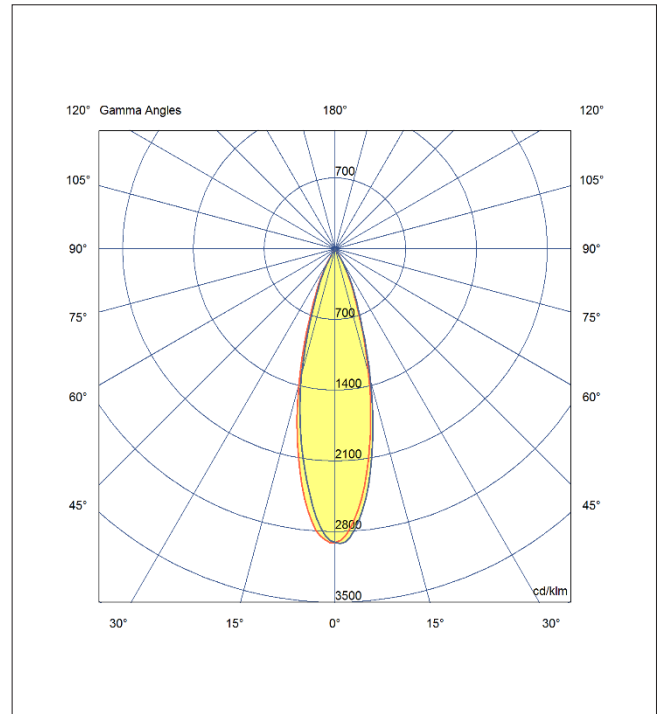

Artech Quadrus Recessed LED Luminaire

Architectural linear LED system for Recessed application. Total luminous flux up to 400 lm with overall luminaire efficacy of 91 lm/W. Supplied with fixed output or DALI digital dimmable driver, optional - basic 3hr, self-test or EMPRO emergency kit. Aluminum extruded body in white or black finish. Beam angle available 15, 30 or 40 Degree.

Mounting	Recessed (With Trim)
Lamp Type	LED
Wattage	4.4 W
Lumen Output	400 lm
Efficacy	91 lm/W
Colour Temperature	3000 K
CRI	90+
Beam Angle	30°
IP Rating	IP20
Control Gear	Fixed Output
Dimensions	80 x 47 x 61 mm
Colour Finish	White/Black
MacAdam	3
Service Lifetime	L80/B10 55,000 Hrs