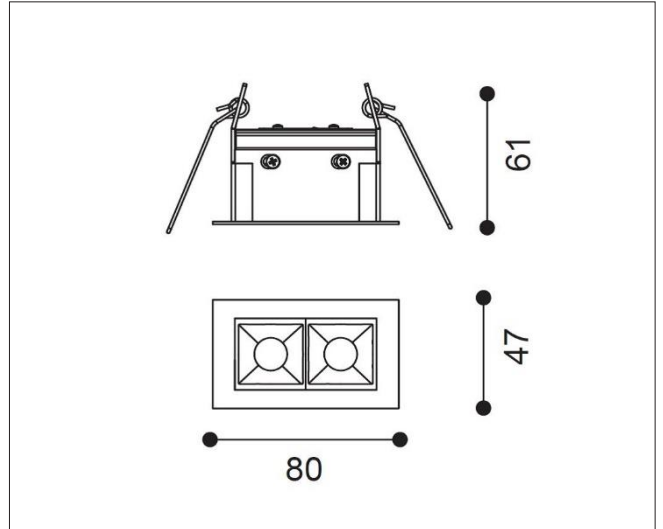

Artech Quadrus Recessed LED Luminaire

Architectural linear LED system for Recessed application. Total luminous flux up to 400 lm with overall luminaire efficacy of 91 lm/W. Supplied with fixed output or DALI digital dimmable driver, optional - basic 3hr, self-test or EMPRO emergency kit. Aluminum extruded body in white or black finish. Beam angle available 15, 30 or 40 Degree.

Mounting	Recessed (With Trim)
Lamp Type	LED
Wattage	4.4 W
Lumen Output	400 lm
Efficacy	91 lm/W
Colour Temperature	3000 K
CRI	90+
Beam Angle	30°
IP Rating	IP20
Control Gear	Fixed Output
Dimensions	80 x 47 x 61 mm
Colour Finish	White/Black
MacAdam	3
Service Lifetime	L80/B10 55,000 Hrs