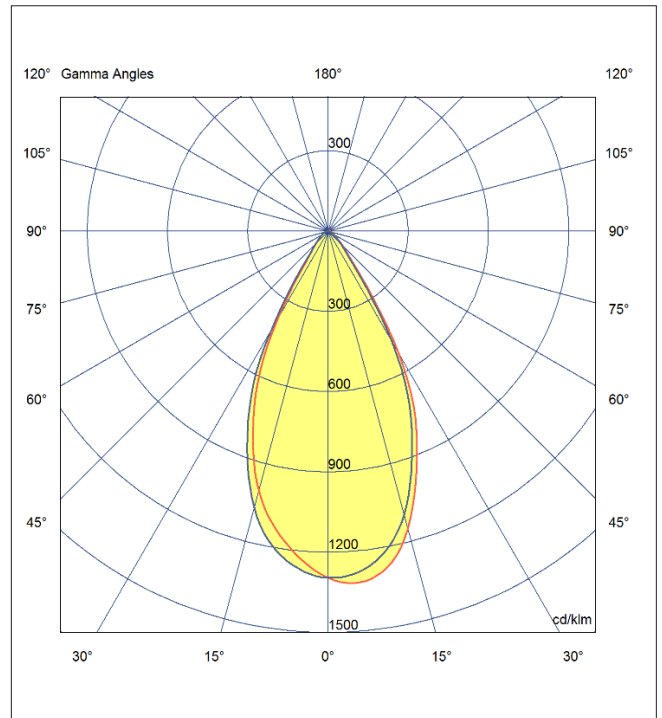

TENUS ROUND SNOOT

TRN 09 30 60 CL 85 TL WWB

Artech Tenus Round Snoot Fixed Downlight

Artech Tenus recessed architectural fixed LED downlight with ingress protection IP44. Total luminous flux up to 900lm with overall luminaire efficacy of 87 lm/W. Supplied with fixed output, DALI digital or phase-cut dimmable driver, optional 3 -hour Basic or EMPRO emergency kit. Forged aluminum heat sink with die-cast white or black bezel.

Mounting	Recessed (Trimless)
Lamp Type	LED
Wattage	10.4 W
Lumen Output	900 lm
Efficacy	87 lm/W
Colour Temperature	3000 K
CRI	90+
Beam Angle	60°
IP Rating	IP44
Control Gear	Fixed Output
Dimensions	111 Dia x 87 mm
Colour Finish	White/ White/ Black
MacAdam	3
Service Lifetime	L80/B10- 55,000 Hrs