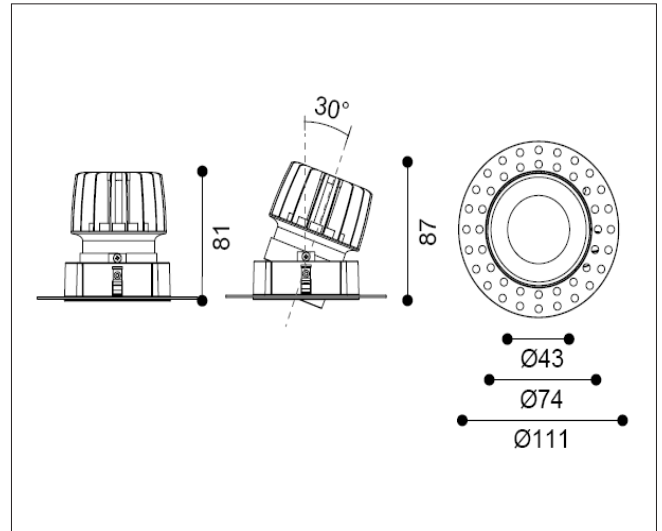

TENUS ROUND SNOOT

TRN 09 30 60 CL 85 TL WWB

Artech Tenus Round Snoot Fixed Downlight

Artech Tenus recessed architectural fixed LED downlight with ingress protection IP44. Total luminous flux up to 900lm with overall luminaire efficacy of 87 lm/W. Supplied with fixed output, DALI digital or phase-cut dimmable driver, optional 3 -hour Basic or EMPRO emergency kit. Forged aluminum heat sink with die-cast white or black bezel.

Mounting	Recessed (Trimless)
Lamp Type	LED
Wattage	10.4 W
Lumen Output	900 lm
Efficacy	87 lm/W
Colour Temperature	3000 K
CRI	90+
Beam Angle	60°
IP Rating	IP44
Control Gear	Fixed Output
Dimensions	111 Dia x 87 mm
Colour Finish	White/ White/ Black
MacAdam	3
Service Lifetime	L80/B10- 55,000 Hrs