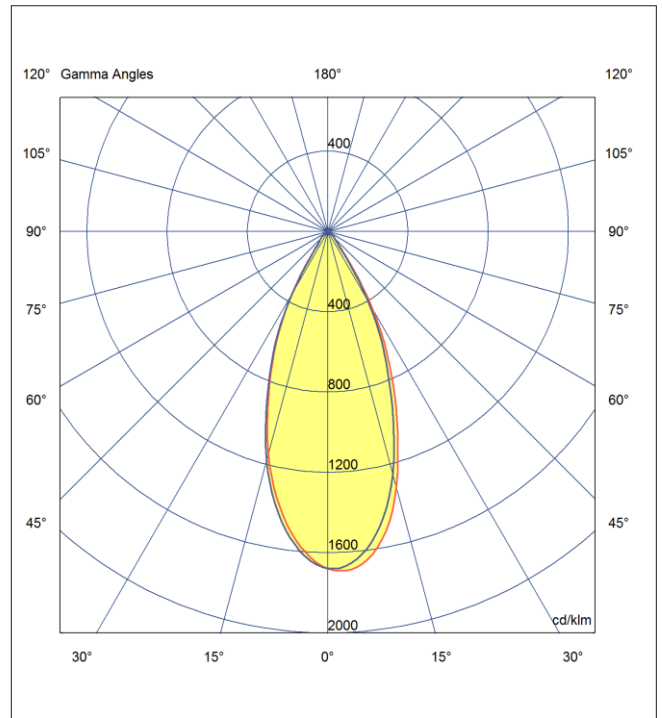

TENUS ROUND SNOOT

TRN 11 30 38 CL 85 TL WWB

Artech Tenus Round Snoot Fixed Downlight

Artech Tenus recessed architectural fixed LED downlight with ingress protection IP44. Total luminous flux up to 1100lm with overall luminaire efficacy of 88 lm/W. Supplied with fixed output, DALI digital or phase-cut dimmable driver, optional 3-hour Basic or EMPRO emergency kit. Forged aluminum heat sink with die-cast white or black bezel.

Mounting	Recessed (Trimless)
Lamp Type	LED
Wattage	12.5 W
Lumen Output	1100 lm
Efficacy	88 lm/W
Colour Temperature	3000 K
CRI	90+
Beam Angle	38°
IP Rating	IP44
Control Gear	Fixed Output
Dimensions	111 Dia x 87 mm
Colour Finish	White/ White/ Black
MacAdam	3
Service Lifetime	L80/B10- 55,000 Hrs