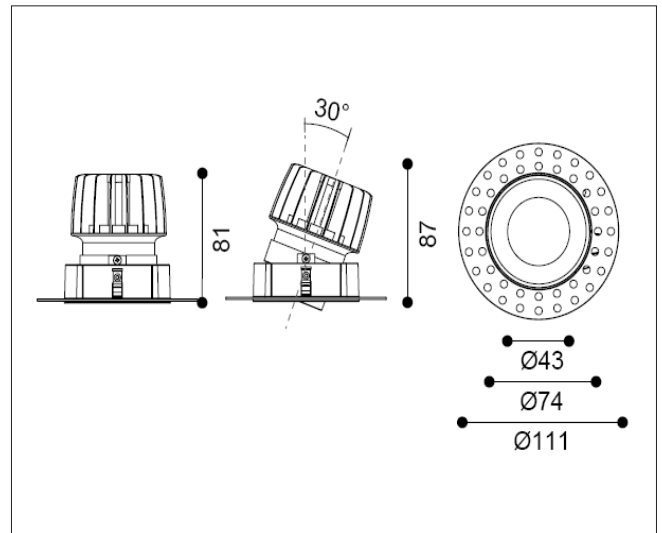

TENUS ROUND SNOOT

TRN 11 30 38 CL 85 TL WWB

Artech Tenus Round Snoot Fixed Downlight

Artech Tenus recessed architectural fixed LED downlight with ingress protection IP44. Total luminous flux up to 1100lm with overall luminaire efficacy of 88 lm/W. Supplied with fixed output, DALI digital or phase-cut dimmable driver, optional 3-hour Basic or EMPRO emergency kit. Forged aluminum heat sink with die-cast white or black bezel.

Mounting	Recessed (Trimless)
Lamp Type	LED
Wattage	12.5 W
Lumen Output	1100 lm
Efficacy	88 lm/W
Colour Temperature	3000 K
CRI	90+
Beam Angle	38°
IP Rating	IP44
Control Gear	Fixed Output
Dimensions	111 Dia x 87 mm
Colour Finish	White/ White/ Black
MacAdam	3
Service Lifetime	L80/B10- 55,000 Hrs