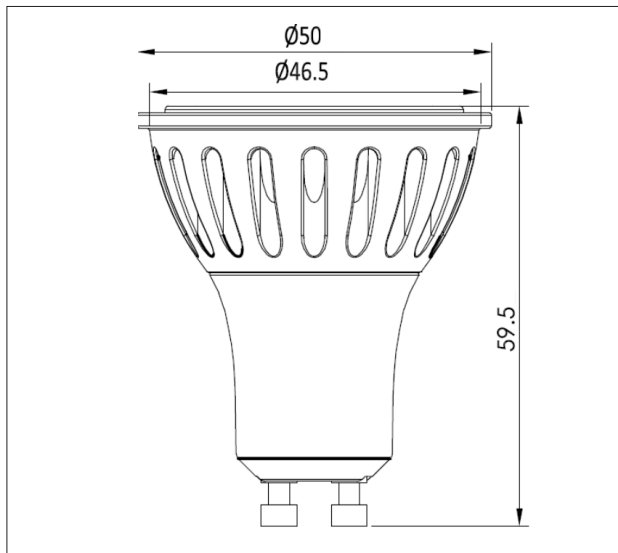

MAGNA LAMP

MGU 60 30 60 MD

Artech Magna recessed LED lamp with die-cast aluminium trim, steel housing, and pre-fitted GU10 LED lamp. Steel housing and intumescent material. High luminous efficacy up to 86 lm/W.

Lamp Type	GU10
Wattage	7 W
Lumen Output	600 lm
Efficacy	86 lm/W
Colour Temperature	3000 K
CRI	80+
Beam Angle	60°
Control Gear	Mains Dimmable
Dimension	50 Dia x 59.5 mm
MacAdam	3
Service Lifetime	L80/B10-50,000 Hrs