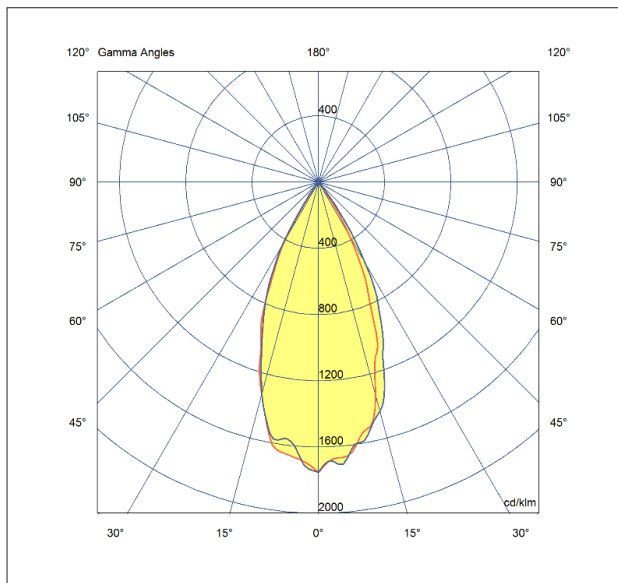

MAGNA LAMP

MGU 60 30 60 MD

Artech Magna recessed LED lamp with die-cast aluminium trim, steel housing, and pre-fitted GU10 LED lamp. Steel housing and intumescent material. High luminous efficacy up to 86 lm/W.

Lamp Type	GU10
Wattage	7 W
Lumen Output	600 lm
Efficacy	86 lm/W
Colour Temperature	3000 K
CRI	80+
Beam Angle	60°
Control Gear	Mains Dimmable
Dimension	50 Dia x 59.5 mm
MacAdam	3
Service Lifetime	L80/B10-50,000 Hrs