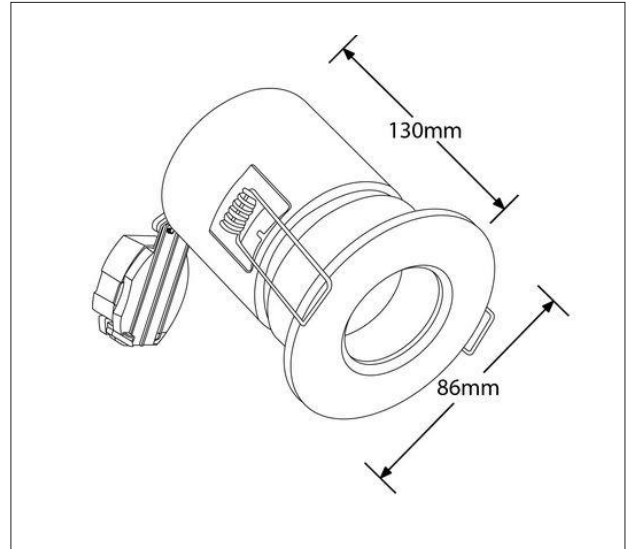

MAGNA FIRE RATED IP65

MR6 F ST W

ARTECH
LIGHTING

Artech Magna fire rated recessed IP65 LED luminaire with die-cast aluminium trim, steel housing, and pre-fitted GU10 LED lamp. Steel housing and intumescent material.

Mounting Type	Recessed (With Trim)
Lamp Type	GU10
IP Rating	IP65
Control Gear	Mains Dimmable
Dimension	86 Dia x 130 mm
Colour Finish	White (RAL 9016)

powered by

TRIDONIC

Driver details available upon request