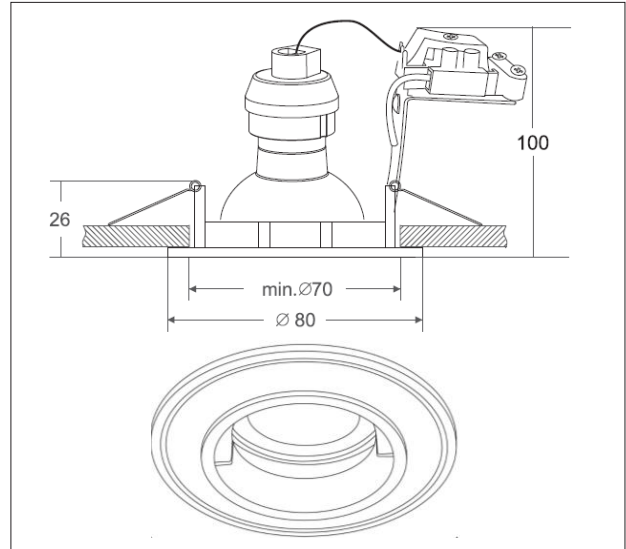

# MAGNA SHALLOW IP65

MR6 SH ST W

ARTECH  
LIGHTING

Artech Magna recessed shallow IP65 LED luminaire with die-cast aluminium trim, steel housing, and pre-fitted GU10 LED lamp. Steel housing and intumescent material.

<b>Mounting Type</b>	Recessed (With Trim)
<b>Lamp Type</b>	GU10
<b>IP Rating</b>	IP65
<b>Dimension</b>	80 Dia x 100 mm
<b>Colour Finish</b>	White (RAL 9010)

powered by

**TRIDONIC**

Driver details available upon request