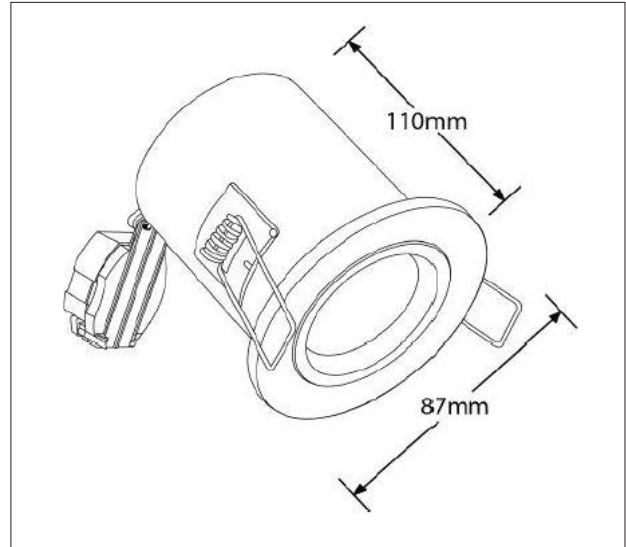

MAGNA FIRE RATED

MRF F ST W

ARTECH
LIGHTING

Artech Magna fire rated recessed IP20 LED luminaire with die-cast aluminium trim, steel housing, and pre-fitted GU10 LED lamp. Steel housing and intumescent material.

Mounting Type	Recessed (With Trim)
Lamp Type	GU10
IP Rating	IP20
Dimension	87 Dia x 110 mm
Colour Finish	White (RAL 9016)

powered by

TRIDONIC

Driver details available upon request

ARTECH
LIGHTING

Artech lighting strives to ensure all solutions are supplied with the latest technology, we therefore reserve the right to make technical and design changes without prior notice. Electrical connected load and luminous flux are subject to initial tolerance of up +/- 10%. Colour Temperature is subject to a tolerance of +/-150 Kelvin