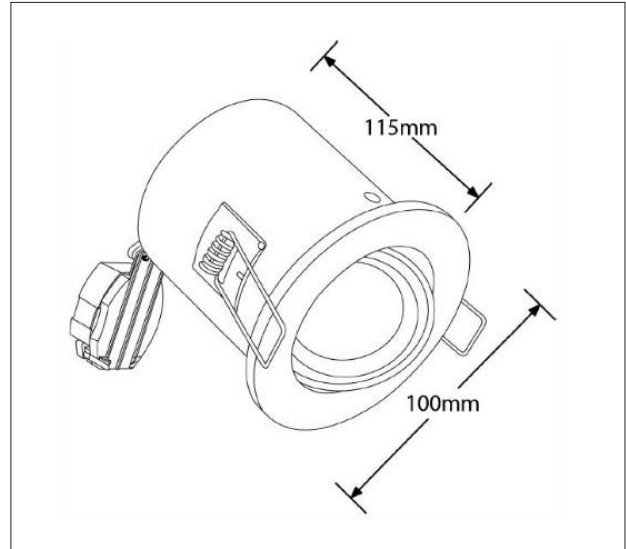

MAGNA TILT FIRE RATED

MRT F ST W

ARTECH
LIGHTING

Artech Magna Tilt fire rated recessed IP20 LED luminaire with die-cast aluminium trim, steel housing, and pre-fitted GU10 LED lamp. Steel housing and intumescent material.

Mounting Type	Recessed (With Trim)
Lamp Type	GU10
IP Rating	IP20
Dimension	100 Dia x 115 mm
Colour Finish	White (RAL 9016)

powered by

TRIDONIC

Driver details available upon request

ARTECH
LIGHTING

Artech lighting strives to ensure all solutions are supplied with the latest technology, we therefore reserve the right to make technical and design changes without prior notice. Electrical connected load and luminous flux are subject to initial tolerance of up +/- 10%. Colour Temperature is subject to a tolerance of +/-150 Kelvin