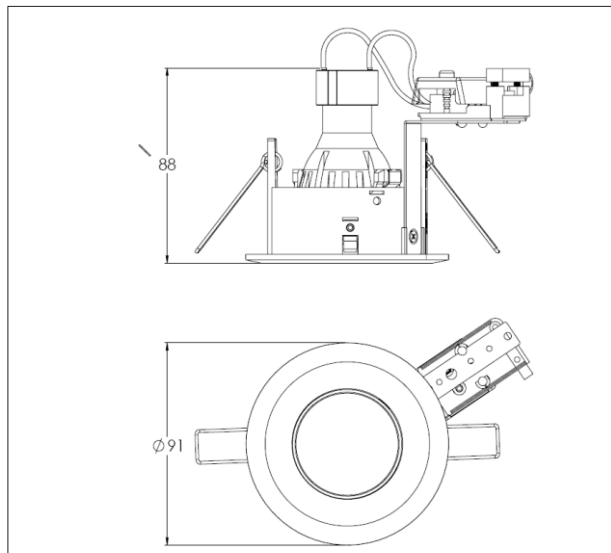

MAGNA ROUND TILT

MRT S ST BW

ARTECH
LIGHTING

Artech Magna recessed tilt LED luminaire with die-cast aluminium trim, steel housing, and pre-fitted GU10 LED lamp. Steel housing and intumescent material.

Mounting Type	Recessed (With Trim)
Lamp Type	GU10
IP Rating	IP20
Dimension	91 Dia x 88 mm
Colour Finish	Black/White