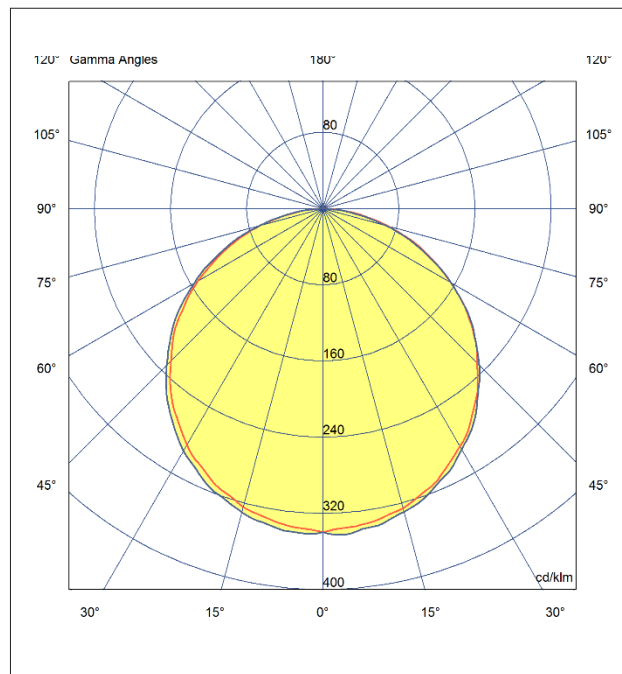

## Artech Constant Current LED Strip

Artech flexible LED strip is architectural solution for cove lighting or edge lighting, with 3000K Colour temperature. Total luminous flux up to 1700 lm/m with overall luminaire efficacy up to 113 lm/W. Low heat and low maintenance costs. White PVC base edge to increase luminosity.

<b>Lamp Type</b>	LED
<b>Wattage</b>	14.4 W/m
<b>Lumen Output</b>	1700 lm/m
<b>LEDs p/m</b>	120 LED's p/m
<b>Colour Temp</b>	3000 K
<b>CRI</b>	90+
<b>Beam Angle</b>	120°
<b>IP Rating</b>	IP67
<b>Input Voltage</b>	24 V
<b>Max Single Length</b>	10m
<b>Cut Points</b>	50 mm
<b>PCB Width</b>	10 mm
<b>MacAdam</b>	3
<b>Service Lifetime</b>	L80/B10-50,000 Hrs