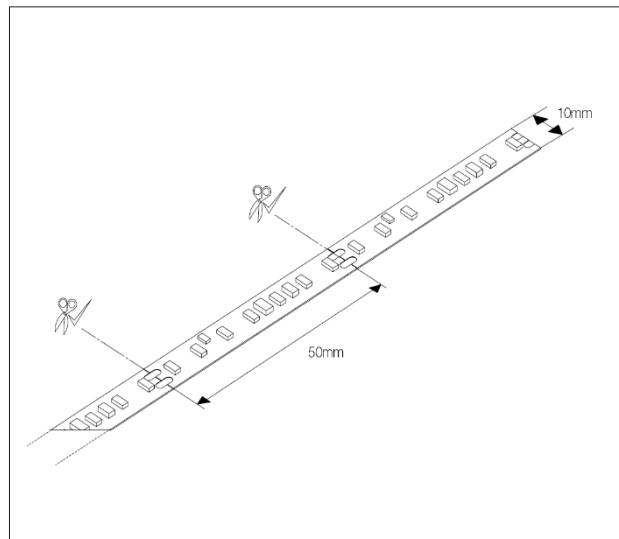

## Artech Constant Current LED Strip

Artech flexible LED strip is architectural solution for cove lighting or edge lighting, with 3000K Colour temperature. Total luminous flux up to 1700 lm/m with overall luminaire efficacy up to 113 lm/W. Low heat and low maintenance costs. White PVC base edge to increase luminosity.

<b>Lamp Type</b>	LED
<b>Wattage</b>	14.4 W/m
<b>Lumen Output</b>	1700 lm/m
<b>LEDs p/m</b>	120 LED's p/m
<b>Colour Temp</b>	3000 K
<b>CRI</b>	90+
<b>Beam Angle</b>	120°
<b>IP Rating</b>	IP67
<b>Input Voltage</b>	24 V
<b>Max Single Length</b>	10m
<b>Cut Points</b>	50 mm
<b>PCB Width</b>	10 mm
<b>MacAdam</b>	3
<b>Service Lifetime</b>	L80/B10-50,000 Hrs