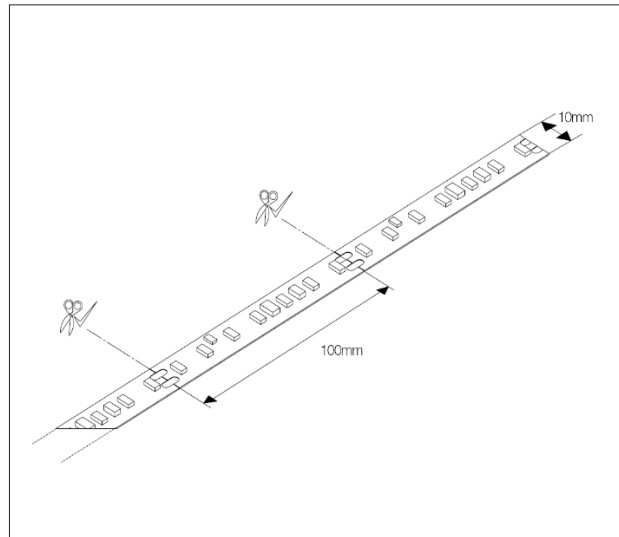

Artech Constant Current LED Strip

Artech flexible LED strip is architectural solution for cove lighting or edge lighting, with 3000K Colour temperature. Total luminous flux up to 540 lm/m with overall luminaire efficacy up to 113 lm/W. Low heat and low maintenance costs. White PVC base edge to increase luminosity.

Lamp Type	LED
Wattage	4.8 W/m
Lumen Output	540 lm/m
LEDs p/m	60 LED's p/m
Colour Temp	3000 K
CRI	90+
Beam Angle	120°
IP Rating	IP67
Input Voltage	24 V
Max Single Length	30m
Cut Points	100 mm
PCB Width	10 mm
MacAdam	3
Service Lifetime	L80/B10-50,000 Hrs