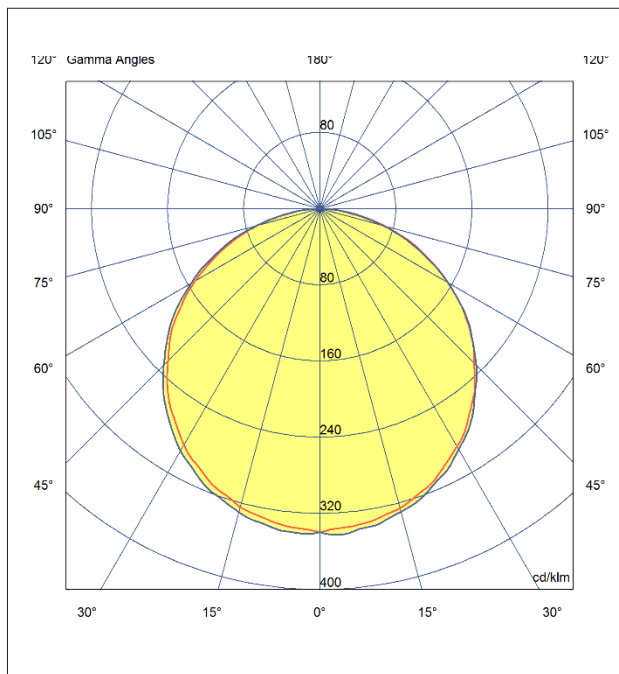

Artech Constant Current LED Strip

Artech flexible LED strip is architectural solution for cove lighting or edge lighting, with 3000K Colour temperature. Total luminous flux up to 540 lm/m with overall luminaire efficacy up to 113 lm/W. Low heat and low maintenance costs. White PVC base edge to increase luminosity.

Lamp Type	LED
Wattage	4.8 W/m
Lumen Output	540 lm/m
LEDs p/m	60 LED's p/m
Colour Temp	3000 K
CRI	90+
Beam Angle	120°
IP Rating	IP67
Input Voltage	24 V
Max Single Length	30m
Cut Points	100 mm
PCB Width	10 mm
MacAdam	3
Service Lifetime	L80/B10-50,000 Hrs