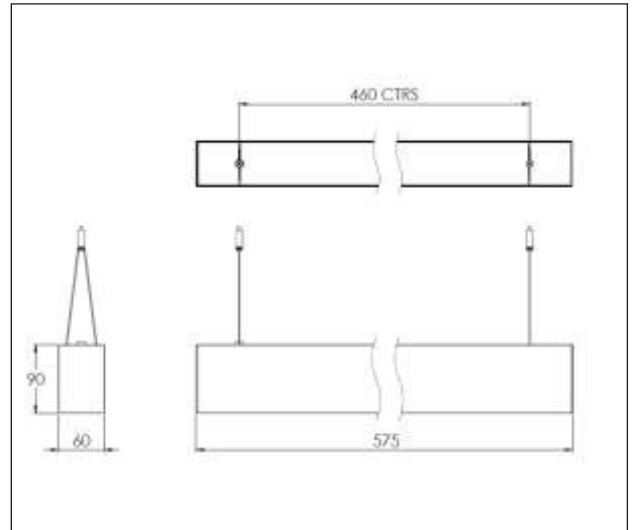

## Artech Flowline Suspended LED Luminaire

Architectural linear LED system for Suspended applications. Total luminous flux of up to 3704 lm with overall luminaire efficacy 131lm/W. Supplied with fixed output or DALI digital dimmable drive. Optional - basic 3hr, self-test or EMPRO emergency kit providing a total of 345lm in emergency mode. Aluminum extruded body in white, black or silver finish. Opal optic with high lumen output and luminance intensity control.

Mounting	Suspended
Lamp Type	LED
Wattage	16.2 W
Lumen Output	1300 lm dn 830 lm Up (Available from 979lm-3704lm)
Efficacy	131 lm/W
Colour Temperature	4000 K
CRI	80+
Optic	Opal
IP Rating	IP20
Control Gear	Fixed Output
Dimension	575 x 60 x 90 mm
Colour Finish	White (RAL 9010)
MacAdam	3
Service Lifetime	L80/B10-72,000 Hrs