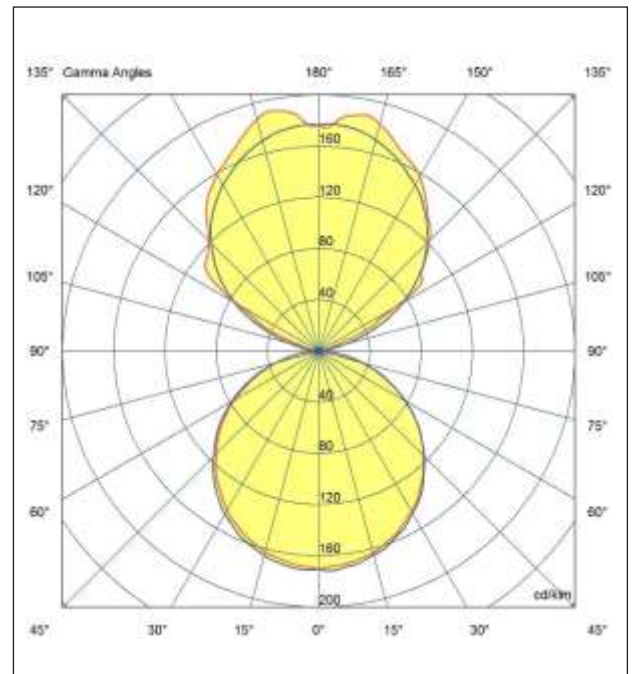

# FLOWLINE M

AFM 13-08 OD 40 B P W

## Artech Flowline Suspended LED Luminaire

Architectural linear LED system for Suspended applications. Total luminous flux of up to 3704 lm with overall luminaire efficacy 131lm/W. Supplied with fixed output or DALI digital dimmable drive. Optional - basic 3hr, self-test or EMPRO emergency kit providing a total of 345lm in emergency mode. Aluminum extruded body in white, black or silver finish. Opal optic with high lumen output and luminance intensity control.

Mounting	Suspended
Lamp Type	LED
Wattage	16.2 W
Lumen Output	1300 lm dn 830 lm Up (Available from 979lm-3704lm)
Efficacy	131 lm/W
Colour Temperature	4000 K
CRI	80+
Optic	Opal
IP Rating	IP20
Control Gear	Fixed Output
Dimension	575 x 60 x 90 mm
Colour Finish	White (RAL 9010)
MacAdam	3
Service Lifetime	L80/B10-72,000 Hrs