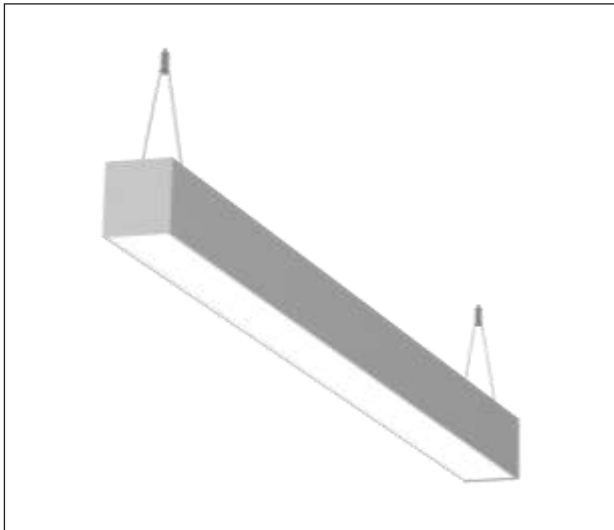

## Artech Flowline Suspended LED Luminaire

Architectural linear LED system for Suspended applications. Total luminous flux of up to 3704 lm with overall luminaire efficacy 131lm/W. Supplied with fixed output or DALI digital dimmable drive. Optional - basic 3hr, self-test or EMPRO emergency kit providing a total of 345lm in emergency mode. Aluminum extruded body in white, black or silver finish. Opal optic with high lumen output and luminance intensity control.

Mounting	Suspended
Lamp Type	LED
Wattage	16.2 W
Lumen Output	1300 lm dn 830 lm Up (Available from 979lm-3704lm)
Efficacy	131 lm/W
Colour Temperature	4000 K
CRI	80+
Optic	Opal
IP Rating	IP20
Control Gear	Fixed Output
Dimension	575 x 60 x 90 mm
Colour Finish	White (RAL 9010)
MacAdam	3
Service Lifetime	L80/B10-72,000 Hrs