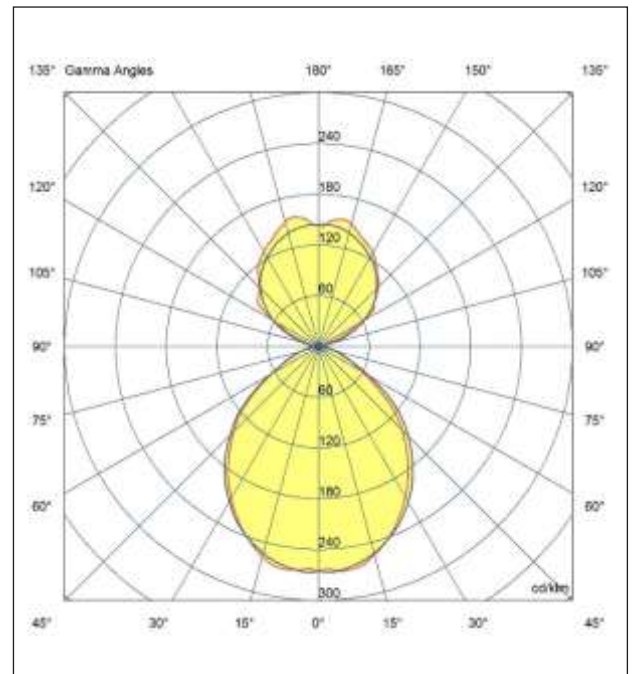

FLOWLINE M

AFM 14-10 MP 40 B P W

Artech Flowline Suspended LED Luminaire

Architectural linear LED system for Suspended applications. Total luminous flux of up to 3388 lm with overall luminaire efficacy 120lm/W. Supplied with fixed output or DALI digital dimmable drive. Optional - basic 3hr, self-test or EMPRO emergency kit providing a total of 345lm in emergency mode. Aluminum extruded body in white, black or silver finish. MPO (UGR 19) optic with high lumen output and luminance intensity control.

Mounting	Suspended
Lamp Type	LED
Wattage	14.2 W
Lumen Output	1462 lm Dn 1080lm Up (Available from 895lm-3388lm)
Efficacy	120 lm/W
Colour Temperature	4000 K
CRI	80+
Optic	MPO
IP Rating	IP20
Control Gear	Fixed Output
Dimension	575 x 60 x 90 mm
Colour Finish	White (RAL 9010)
MacAdam	3
Service Lifetime	L80/B10-72,000 Hrs