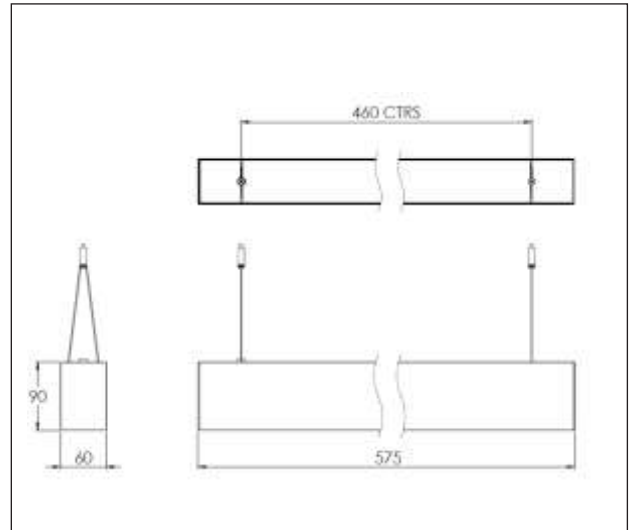

FLOWLINE M

AFM 14-10 MP 40 B P W

Artech Flowline Suspended LED Luminaire

Architectural linear LED system for Suspended applications. Total luminous flux of up to 3388 lm with overall luminaire efficacy 120lm/W. Supplied with fixed output or DALI digital dimmable drive. Optional - basic 3hr, self-test or EMPRO emergency kit providing a total of 345lm in emergency mode. Aluminum extruded body in white, black or silver finish. MPO (UGR 19) optic with high lumen output and luminance intensity control.

Mounting	Suspended
Lamp Type	LED
Wattage	14.2 W
Lumen Output	1462 lm Dn 1080lm Up (Available from 895lm-3388lm)
Efficacy	120 lm/W
Colour Temperature	4000 K
CRI	80+
Optic	MPO
IP Rating	IP20
Control Gear	Fixed Output
Dimension	575 x 60 x 90 mm
Colour Finish	White (RAL 9010)
MacAdam	3
Service Lifetime	L80/B10-72,000 Hrs