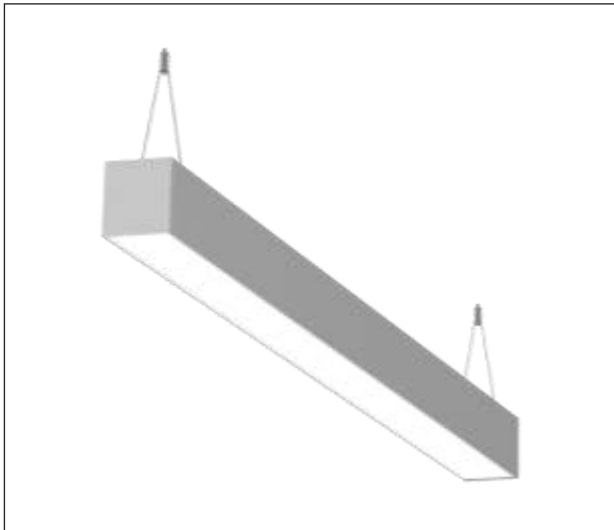

FLOWLINE M

AFM 14-10 MP 40 B P W

Artech Flowline Suspended LED Luminaire

Architectural linear LED system for Suspended applications. Total luminous flux of up to 3388 lm with overall luminaire efficacy 120lm/W. Supplied with fixed output or DALI digital dimmable drive. Optional - basic 3hr, self-test or EMPRO emergency kit providing a total of 345lm in emergency mode. Aluminum extruded body in white, black or silver finish. MPO (UGR 19) optic with high lumen output and luminance intensity control.

Mounting	Suspended
Lamp Type	LED
Wattage	14.2 W
Lumen Output	1462 lm Dn 1080lm Up (Available from 895lm-3388lm)
Efficacy	120 lm/W
Colour Temperature	4000 K
CRI	80+
Optic	MPO
IP Rating	IP20
Control Gear	Fixed Output
Dimension	575 x 60 x 90 mm
Colour Finish	White (RAL 9010)
MacAdam	3
Service Lifetime	L80/B10-72,000 Hrs