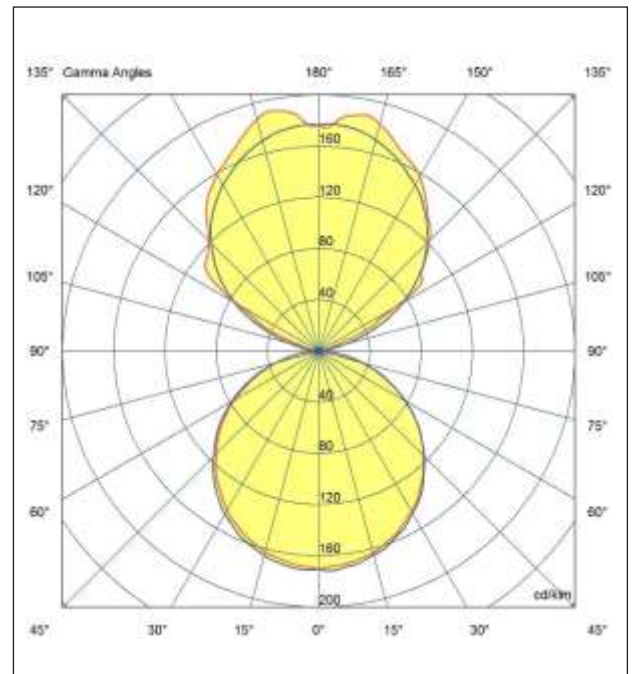

# FLOWLINE M

AFM 20-08 OD 40 C P W

## Artech Flowline Suspended LED Luminaire

Architectural linear LED system for Suspended applications. Total luminous flux of up to 4835 lm with overall luminaire efficacy 128 lm/W. Supplied with fixed output or DALI digital dimmable drive. Optional - basic 3hr, self-test or EMPRO emergency kit providing a total of 345lm in emergency mode. Aluminum extruded body in white, black or silver finish. Opal optic with high lumen output and luminance intensity control.

Mounting	Suspended
Lamp Type	LED
Wattage	21.7 W
Lumen Output	1950 lm Dn 830 lm Up (Available from 1278lm-4835lm)
Efficacy	128 lm/W
Colour Temperature	4000 K
CRI	80+
Optic	Opal
IP Rating	IP20
Control Gear	Fixed Output
Dimension	855 x 60 x 90 mm
Colour Finish	White (RAL 9010)
MacAdam	3
Service Lifetime	L80/B10-72,000 Hrs