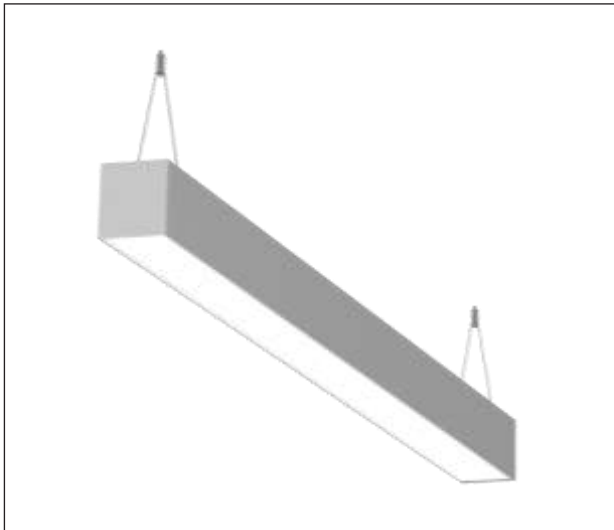

## Artech Flowline Suspended LED Luminaire

Architectural linear LED system for Suspended applications. Total luminous flux of up to 4835 lm with overall luminaire efficacy 128 lm/W. Supplied with fixed output or DALI digital dimmable drive. Optional - basic 3hr, self-test or EMPRO emergency kit providing a total of 345lm in emergency mode. Aluminum extruded body in white, black or silver finish. Opal optic with high lumen output and luminance intensity control.

Mounting	Suspended
Lamp Type	LED
Wattage	21.7 W
Lumen Output	1950 lm Dn 830 lm Up (Available from 1278lm-4835lm)
Efficacy	128 lm/W
Colour Temperature	4000 K
CRI	80+
Optic	Opal
IP Rating	IP20
Control Gear	Fixed Output
Dimension	855 x 60 x 90 mm
Colour Finish	White (RAL 9010)
MacAdam	3
Service Lifetime	L80/B10-72,000 Hrs