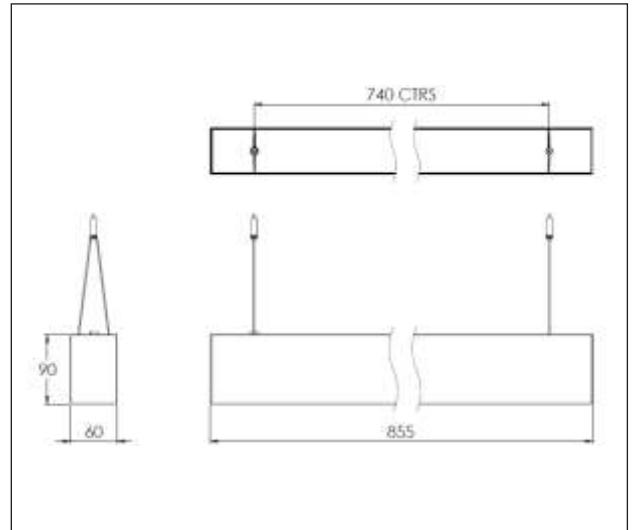

## Artech Flowline Suspended LED Luminaire

Architectural linear LED system for Suspended applications. Total luminous flux of up to 4835 lm with overall luminaire efficacy 128 lm/W. Supplied with fixed output or DALI digital dimmable drive. Optional - basic 3hr, self-test or EMPRO emergency kit providing a total of 345lm in emergency mode. Aluminum extruded body in white, black or silver finish. Opal optic with high lumen output and luminance intensity control.

Mounting	Suspended
Lamp Type	LED
Wattage	21.7 W
Lumen Output	1950 lm Dn 830 lm Up (Available from 1278lm-4835lm)
Efficacy	128 lm/W
Colour Temperature	4000 K
CRI	80+
Optic	Opal
IP Rating	IP20
Control Gear	Fixed Output
Dimension	855 x 60 x 90 mm
Colour Finish	White (RAL 9010)
MacAdam	3
Service Lifetime	L80/B10-72,000 Hrs