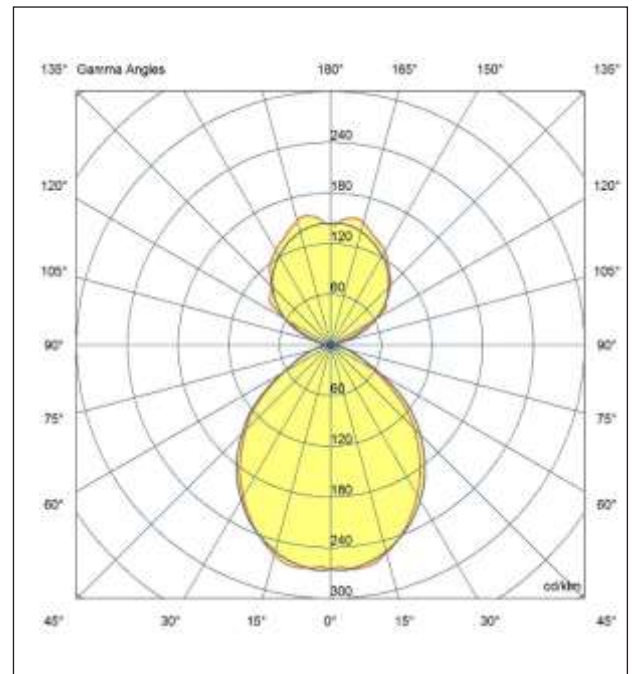

FLOWLINE M

AFM 21-10 MP 40 C P W

Artech Flowline Suspended LED Luminaire

Architectural linear LED system for Suspended applications. Total luminous flux of up to 4361 lm with overall luminaire efficacy 116 lm/W. Supplied with fixed output or DALI digital dimmable drive. Optional - basic 3hr, self-test or EMPRO emergency kit providing a total of 345lm in emergency mode. Aluminum extruded body in white, black or silver finish. MPO (UGR 19) optic with high lumen output and luminance intensity control.

Mounting	Suspended
Lamp Type	LED
Wattage	28.4 W
Lumen Output	2193 lm Dn 1080 lm Up (Available from 1152lm-4361lm)
Efficacy	116 lm/W
Colour Temperature	4000 K
CRI	80+
Optic	MPO
IP Rating	IP20
Control Gear	Fixed Output
Dimension	855 x 60 x 90 mm
Colour Finish	White (RAL 9010)
MacAdam	3
Service Lifetime	L80/B10-72,000 Hrs