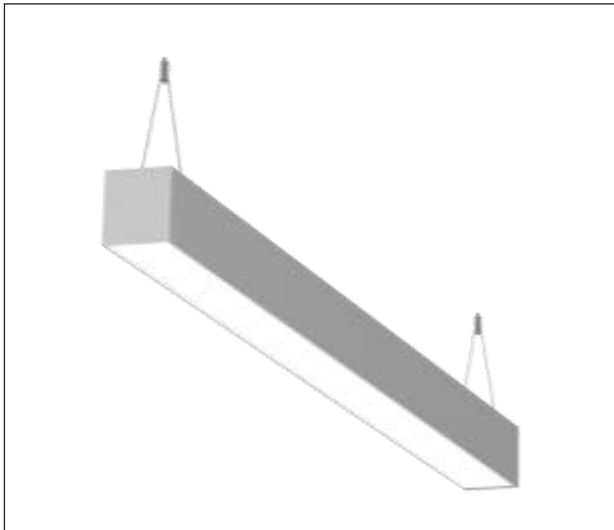

FLOWLINE M

AFM 21-10 MP 40 C P W

Artech Flowline Suspended LED Luminaire

Architectural linear LED system for Suspended applications. Total luminous flux of up to 4361 lm with overall luminaire efficacy 116 lm/W. Supplied with fixed output or DALI digital dimmable drive. Optional - basic 3hr, self-test or EMPRO emergency kit providing a total of 345lm in emergency mode. Aluminum extruded body in white, black or silver finish. MPO (UGR 19) optic with high lumen output and luminance intensity control.

Mounting	Suspended
Lamp Type	LED
Wattage	28.4 W
Lumen Output	2193 lm Dn 1080 lm Up (Available from 1152lm-4361lm)
Efficacy	116 lm/W
Colour Temperature	4000 K
CRI	80+
Optic	MPO
IP Rating	IP20
Control Gear	Fixed Output
Dimension	855 x 60 x 90 mm
Colour Finish	White (RAL 9010)
MacAdam	3
Service Lifetime	L80/B10-72,000 Hrs