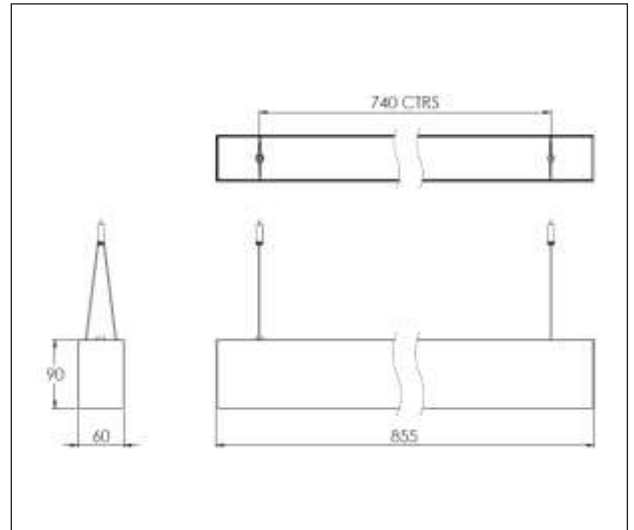

FLOWLINE M

AFM 21-10 MP 40 C P W

Artech Flowline Suspended LED Luminaire

Architectural linear LED system for Suspended applications. Total luminous flux of up to 4361 lm with overall luminaire efficacy 116 lm/W. Supplied with fixed output or DALI digital dimmable drive. Optional - basic 3hr, self-test or EMPRO emergency kit providing a total of 345lm in emergency mode. Aluminum extruded body in white, black or silver finish. MPO (UGR 19) optic with high lumen output and luminance intensity control.

Mounting	Suspended
Lamp Type	LED
Wattage	28.4 W
Lumen Output	2193 lm Dn 1080 lm Up (Available from 1152lm-4361lm)
Efficacy	116 lm/W
Colour Temperature	4000 K
CRI	80+
Optic	MPO
IP Rating	IP20
Control Gear	Fixed Output
Dimension	855 x 60 x 90 mm
Colour Finish	White (RAL 9010)
MacAdam	3
Service Lifetime	L80/B10-72,000 Hrs