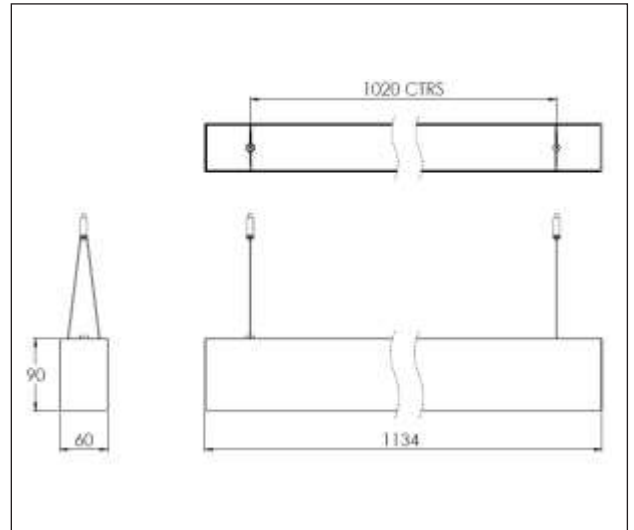

# FLOWLINE M

AFM 26-08 OD 40 D P W

## Artech Flowline Suspended LED Luminaire

Architectural linear LED system for Suspended applications. Total luminous flux of up to 5967 lm with overall luminaire efficacy 126 lm/W. Supplied with fixed output or DALI digital dimmable drive. Optional - basic 3hr, self-test or EMPRO emergency kit providing a total of 345lm in emergency mode. Aluminum extruded body in white, black or silver finish. Opal optic with high lumen output and luminance intensity control.

Mounting	Suspended
Lamp Type	LED
Wattage	27.2 W
Lumen Output	2600 lm Dn 830lm Up (Available from 1577lm-5967lm)
Efficacy	126 lm/W
Colour Temperature	4000 K
CRI	80+
Optic	Opal
IP Rating	IP20
Control Gear	Fixed Output
Dimension	1134 x 60 x 90 mm
Colour Finish	White (RAL 9010)
MacAdam	3
Service Lifetime	L80/B10-72,000 Hrs