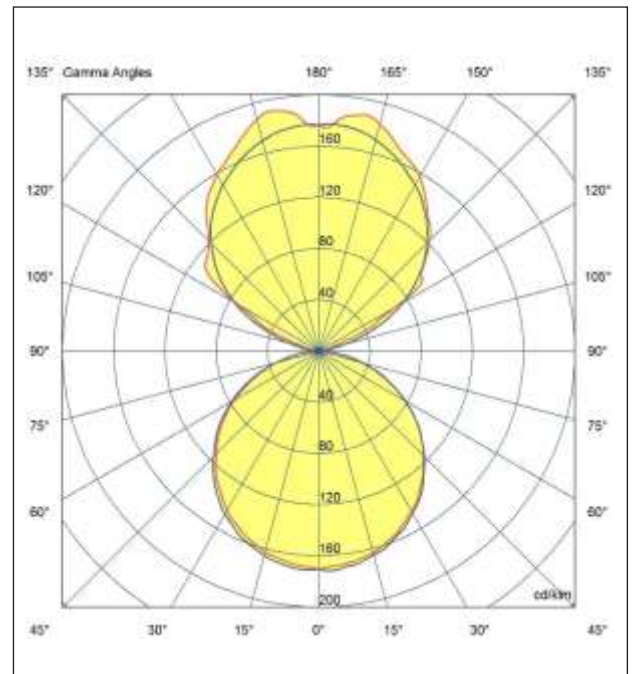

# FLOWLINE M

AFM 26-08 OD 40 D P W

## Artech Flowline Suspended LED Luminaire

Architectural linear LED system for Suspended applications. Total luminous flux of up to 5967 lm with overall luminaire efficacy 126 lm/W. Supplied with fixed output or DALI digital dimmable drive. Optional - basic 3hr, self-test or EMPRO emergency kit providing a total of 345lm in emergency mode. Aluminum extruded body in white, black or silver finish. Opal optic with high lumen output and luminance intensity control.

Mounting	Suspended
Lamp Type	LED
Wattage	27.2 W
Lumen Output	2600 lm Dn 830lm Up (Available from 1577lm-5967lm)
Efficacy	126 lm/W
Colour Temperature	4000 K
CRI	80+
Optic	Opal
IP Rating	IP20
Control Gear	Fixed Output
Dimension	1134 x 60 x 90 mm
Colour Finish	White (RAL 9010)
MacAdam	3
Service Lifetime	L80/B10-72,000 Hrs