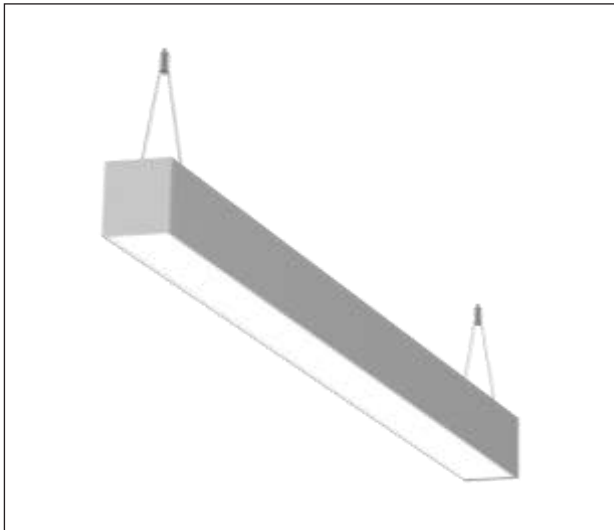

## Artech Flowline Suspended LED Luminaire

Architectural linear LED system for Suspended applications. Total luminous flux of up to 5967 lm with overall luminaire efficacy 126 lm/W. Supplied with fixed output or DALI digital dimmable drive. Optional - basic 3hr, self-test or EMPRO emergency kit providing a total of 345lm in emergency mode. Aluminum extruded body in white, black or silver finish. Opal optic with high lumen output and luminance intensity control.

Mounting	Suspended
Lamp Type	LED
Wattage	27.2 W
Lumen Output	2600 lm Dn 830lm Up (Available from 1577lm-5967lm)
Efficacy	126 lm/W
Colour Temperature	4000 K
CRI	80+
Optic	Opal
IP Rating	IP20
Control Gear	Fixed Output
Dimension	1134 x 60 x 90 mm
Colour Finish	White (RAL 9010)
MacAdam	3
Service Lifetime	L80/B10-72,000 Hrs