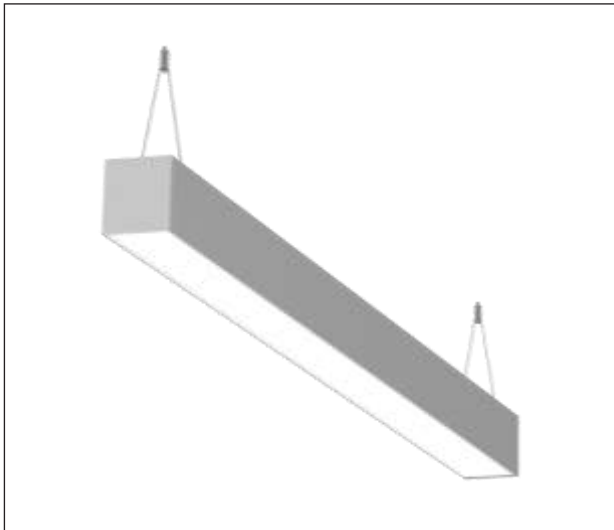

FLOWLINE M

AFM 33-16 OD 40 E P W

Artech Flowline Suspended LED Luminaire

Architectural linear LED system for Suspended applications. Total luminous flux of up to 8539 lm with overall luminaire efficacy 129 lm/W. Supplied with fixed output or DALI digital dimmable drive. Optional - basic 3hr, self-test or EMPRO emergency kit providing a total of 345lm in emergency mode. Aluminum extruded body in white, black or silver finish. Opal optic with high lumen output and luminance intensity control.

Mounting	Suspended
Lamp Type	LED
Wattage	38 W
Lumen Output	3250 lm Dn 1660 lm Up (Available from 2257lm-8539lm)
Efficacy	129 lm/W
Colour Temperature	4000 K
CRI	80+
Optic	Opal
IP Rating	IP20
Control Gear	Fixed Output
Dimension	1414 x 60 x 90 mm
Colour Finish	White (RAL 9010)
MacAdam	3
Service Lifetime	L80/B10-72,000 Hrs