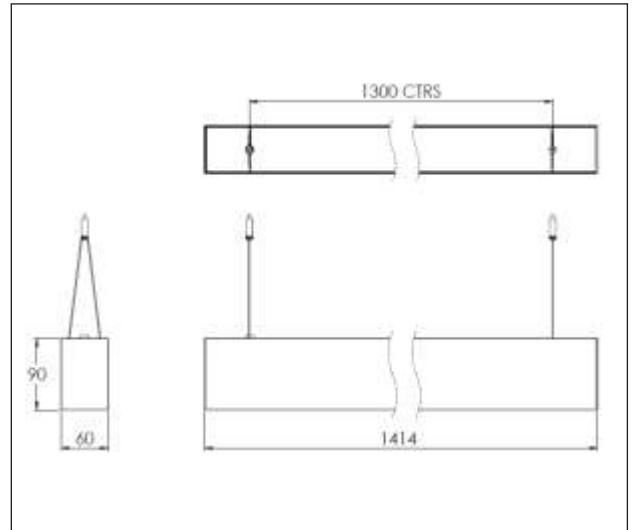

FLOWLINE M

AFM 33-16 OD 40 E P W

Artech Flowline Suspended LED Luminaire

Architectural linear LED system for Suspended applications. Total luminous flux of up to 8539 lm with overall luminaire efficacy 129 lm/W. Supplied with fixed output or DALI digital dimmable drive. Optional - basic 3hr, self-test or EMPRO emergency kit providing a total of 345lm in emergency mode. Aluminum extruded body in white, black or silver finish. Opal optic with high lumen output and luminance intensity control.

Mounting	Suspended
Lamp Type	LED
Wattage	38 W
Lumen Output	3250 lm Dn 1660 lm Up (Available from 2257lm-8539lm)
Efficacy	129 lm/W
Colour Temperature	4000 K
CRI	80+
Optic	Opal
IP Rating	IP20
Control Gear	Fixed Output
Dimension	1414 x 60 x 90 mm
Colour Finish	White (RAL 9010)
MacAdam	3
Service Lifetime	L80/B10-72,000 Hrs