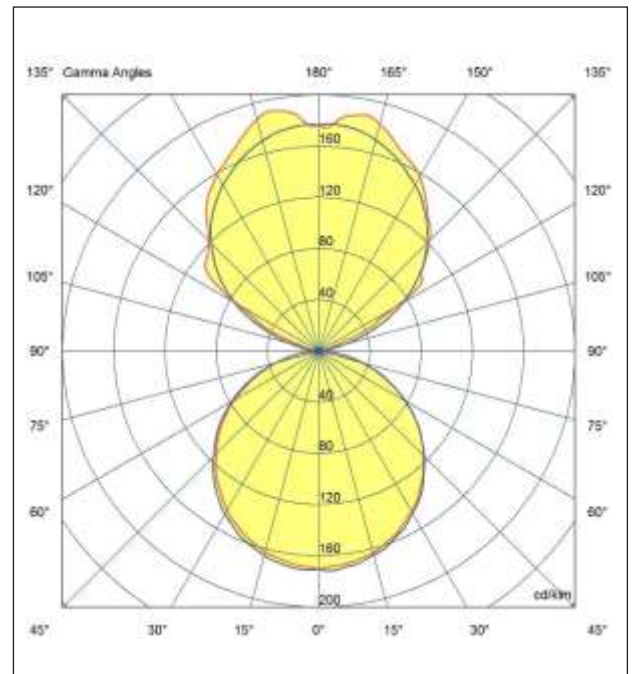

FLOWLINE M

AFM 33-16 OD 40 E P W

Artech Flowline Suspended LED Luminaire

Architectural linear LED system for Suspended applications. Total luminous flux of up to 8539 lm with overall luminaire efficacy 129 lm/W. Supplied with fixed output or DALI digital dimmable drive. Optional - basic 3hr, self-test or EMPRO emergency kit providing a total of 345lm in emergency mode. Aluminum extruded body in white, black or silver finish. Opal optic with high lumen output and luminance intensity control.

Mounting	Suspended
Lamp Type	LED
Wattage	38 W
Lumen Output	3250 lm Dn 1660 lm Up (Available from 2257lm-8539lm)
Efficacy	129 lm/W
Colour Temperature	4000 K
CRI	80+
Optic	Opal
IP Rating	IP20
Control Gear	Fixed Output
Dimension	1414 x 60 x 90 mm
Colour Finish	White (RAL 9010)
MacAdam	3
Service Lifetime	L80/B10-72,000 Hrs