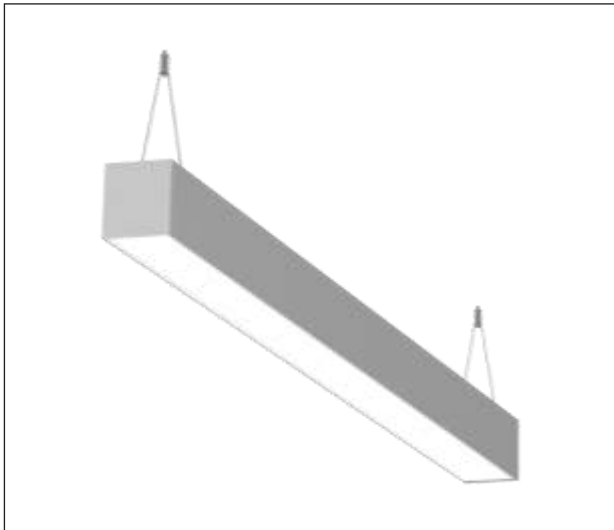

## Artech Flowline Suspended LED Luminaire

Architectural linear LED system for Suspended applications. Total luminous flux of up to 7749 lm with overall luminaire efficacy 117 lm/W. Supplied with fixed output or DALI digital dimmable drive. Optional - basic 3hr, self-test or EMPRO emergency kit providing a total of 345lm in emergency mode. Aluminum extruded body in white, black or silver finish. MPO (UGR 19) optic with high lumen output and luminance intensity control.

Mounting	Suspended
Lamp Type	LED
Wattage	49.7 W
Lumen Output	3655 lm Dn 2160 lm Up (Available from 1286lm-4869lm)
Efficacy	117 lm/W
Colour Temperature	4000 K
CRI	80+
Optic	MPO
IP Rating	IP20
Control Gear	Fixed Output
Dimension	1414 x 60 x 90 mm
Colour Finish	White (RAL 9010)
MacAdam	3
Service Lifetime	L80/B10-72,000 Hrs