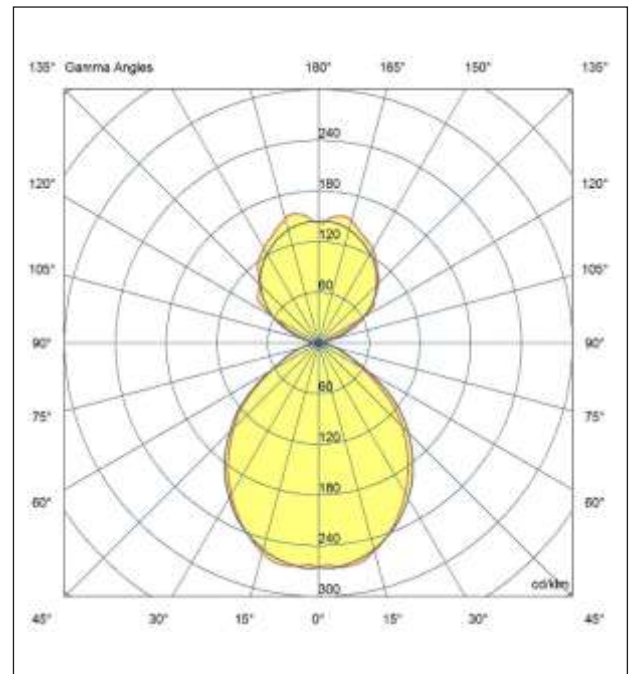

# FLOWLINE M

AFM 37-21 MP 40 E P W

## Artech Flowline Suspended LED Luminaire

Architectural linear LED system for Suspended applications. Total luminous flux of up to 7749 lm with overall luminaire efficacy 117 lm/W. Supplied with fixed output or DALI digital dimmable drive. Optional - basic 3hr, self-test or EMPRO emergency kit providing a total of 345lm in emergency mode. Aluminum extruded body in white, black or silver finish. MPO (UGR 19) optic with high lumen output and luminance intensity control.

Mounting	Suspended
Lamp Type	LED
Wattage	49.7 W
Lumen Output	3655 lm Dn 2160 lm Up (Available from 1286lm-4869lm)
Efficacy	117 lm/W
Colour Temperature	4000 K
CRI	80+
Optic	MPO
IP Rating	IP20
Control Gear	Fixed Output
Dimension	1414 x 60 x 90 mm
Colour Finish	White (RAL 9010)
MacAdam	3
Service Lifetime	L80/B10-72,000 Hrs