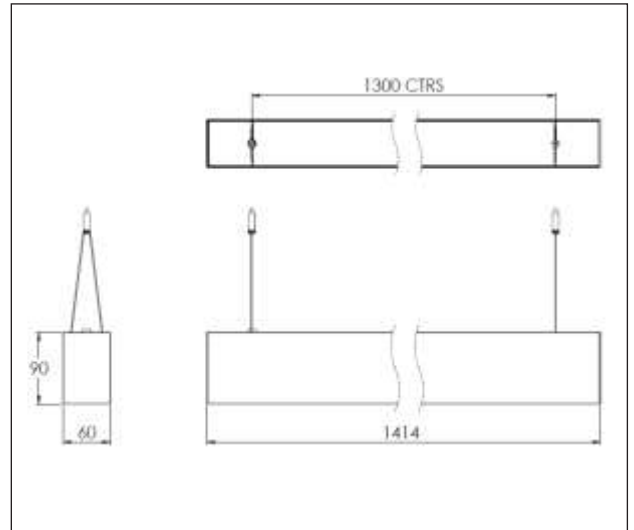

## Artech Flowline Suspended LED Luminaire

Architectural linear LED system for Suspended applications. Total luminous flux of up to 7749 lm with overall luminaire efficacy 117 lm/W. Supplied with fixed output or DALI digital dimmable drive. Optional - basic 3hr, self-test or EMPRO emergency kit providing a total of 345lm in emergency mode. Aluminum extruded body in white, black or silver finish. MPO (UGR 19) optic with high lumen output and luminance intensity control.

Mounting	Suspended
Lamp Type	LED
Wattage	49.7 W
Lumen Output	3655 lm Dn 2160 lm Up (Available from 1286lm-4869lm)
Efficacy	117 lm/W
Colour Temperature	4000 K
CRI	80+
Optic	MPO
IP Rating	IP20
Control Gear	Fixed Output
Dimension	1414 x 60 x 90 mm
Colour Finish	White (RAL 9010)
MacAdam	3
Service Lifetime	L80/B10-72,000 Hrs