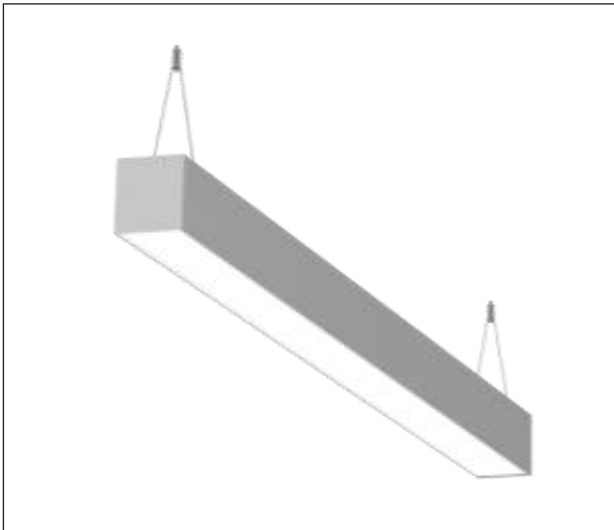

FLOWLINE M

AFM 44-21 MP 40 F P W

Artech Flowline Suspended LED Luminaire

Architectural linear LED system for Suspended applications. Total luminous flux of up to 8723 lm with overall luminaire efficacy 115 lm/W. Supplied with fixed output or DALI digital dimmable drive. Optional - basic 3hr, self-test or EMPRO emergency kit providing a total of 345lm in emergency mode. Aluminum extruded body in white, black or silver finish. MPO (UGR 19) optic with high lumen output and luminance intensity control.

Mounting	Suspended
Lamp Type	LED
Wattage	56.9 W
Lumen Output	4386 lm Dn 2160 lm Up (Available from 2305lm-8723lm)
Efficacy	115 lm/W
Colour Temperature	4000 K
CRI	80+
Optic	MPO
IP Rating	IP20
Control Gear	Fixed Output
Dimension	1693 x 60 x 90 mm
Colour Finish	White (RAL 9010)
MacAdam	3
Service Lifetime	L80/B10-72,000 Hrs