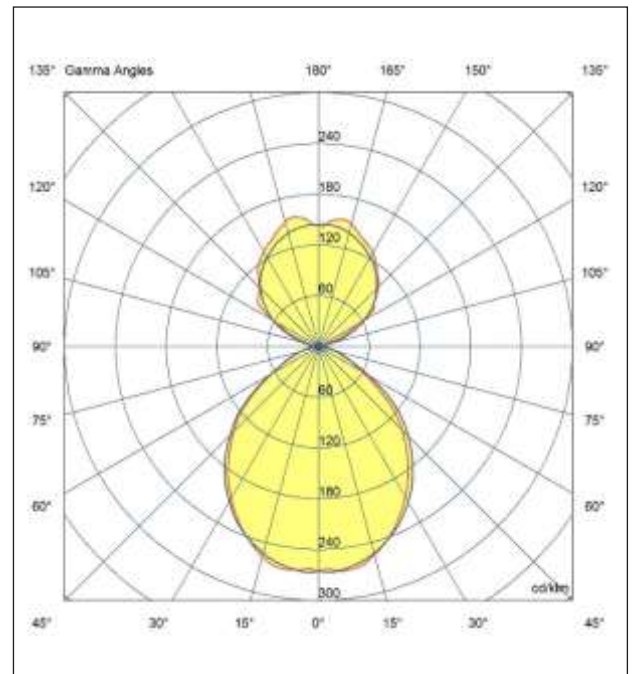

FLOWLINE M

AFM 44-21 MP 40 F P W

Artech Flowline Suspended LED Luminaire

Architectural linear LED system for Suspended applications. Total luminous flux of up to 8723 lm with overall luminaire efficacy 115 lm/W. Supplied with fixed output or DALI digital dimmable drive. Optional - basic 3hr, self-test or EMPRO emergency kit providing a total of 345lm in emergency mode. Aluminum extruded body in white, black or silver finish. MPO (UGR 19) optic with high lumen output and luminance intensity control.

Mounting	Suspended
Lamp Type	LED
Wattage	56.9 W
Lumen Output	4386 lm Dn 2160 lm Up (Available from 2305lm-8723lm)
Efficacy	115 lm/W
Colour Temperature	4000 K
CRI	80+
Optic	MPO
IP Rating	IP20
Control Gear	Fixed Output
Dimension	1693 x 60 x 90 mm
Colour Finish	White (RAL 9010)
MacAdam	3
Service Lifetime	L80/B10-72,000 Hrs