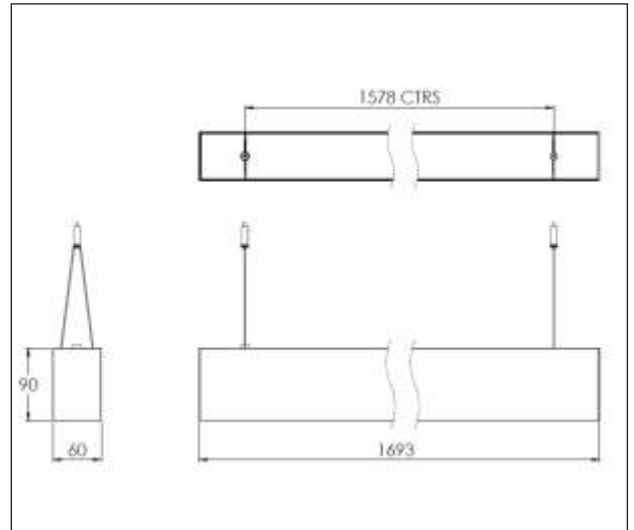

FLOWLINE M

AFM 44-21 MP 40 F P W

Artech Flowline Suspended LED Luminaire

Architectural linear LED system for Suspended applications. Total luminous flux of up to 8723 lm with overall luminaire efficacy 115 lm/W. Supplied with fixed output or DALI digital dimmable drive. Optional - basic 3hr, self-test or EMPRO emergency kit providing a total of 345lm in emergency mode. Aluminum extruded body in white, black or silver finish. MPO (UGR 19) optic with high lumen output and luminance intensity control.

Mounting	Suspended
Lamp Type	LED
Wattage	56.9 W
Lumen Output	4386 lm Dn 2160 lm Up (Available from 2305lm-8723lm)
Efficacy	115 lm/W
Colour Temperature	4000 K
CRI	80+
Optic	MPO
IP Rating	IP20
Control Gear	Fixed Output
Dimension	1693 x 60 x 90 mm
Colour Finish	White (RAL 9010)
MacAdam	3
Service Lifetime	L80/B10-72,000 Hrs