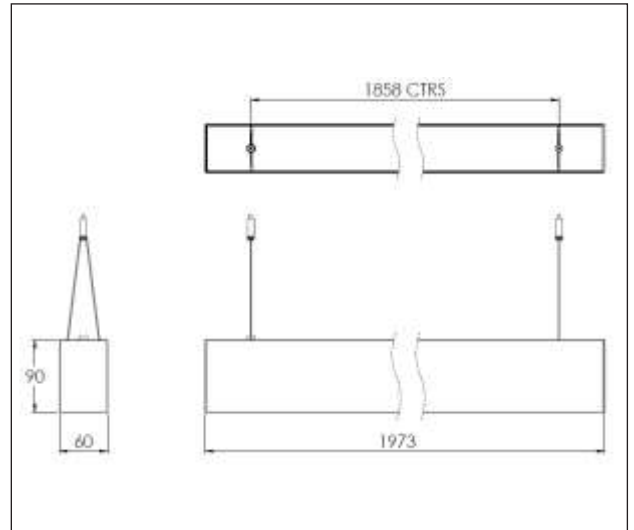

FLOWLINE M

AFM 46-16 OD 40 G P W

Artech Flowline Suspended LED Luminaire

Architectural linear LED system for Suspended applications. Total luminous flux of up to 10,802 lm with overall luminaire efficacy 127 lm/W. Supplied with fixed output or DALI digital dimmable drive. Optional - basic 3hr, self-test or EMPRO emergency kit providing a total of 345lm in emergency mode. Aluminum extruded body in white, black or silver finish. Opal optic with high lumen output and luminance intensity control.

Mounting	Suspended
Lamp Type	LED
Wattage	48.9 W
Lumen Output	4550 lm 1660 lm Up (Available from 2856lm10802lm)
Efficacy	127 lm/W
Colour Temperature	4000 K
CRI	80+
Optic	Opal
IP Rating	IP20
Control Gear	Fixed Output
Dimension	1973 x 60 x 90 mm
Colour Finish	White (RAL 9010)
MacAdam	3
Service Lifetime	L80/B10-72,000 Hrs