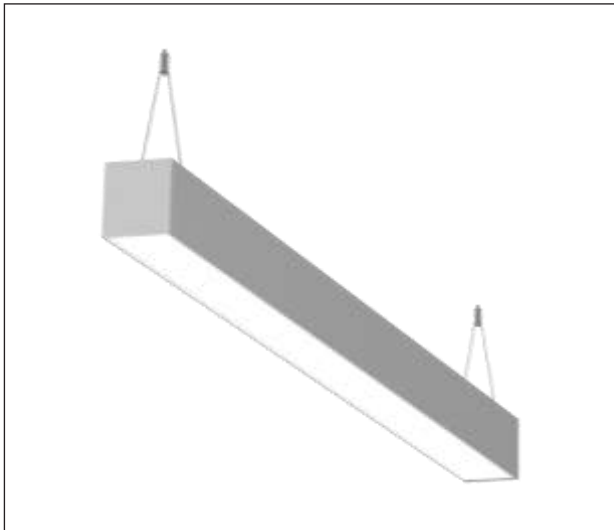

FLOWLINE M

AFM 46-16 OD 40 G P W

Artech Flowline Suspended LED Luminaire

Architectural linear LED system for Suspended applications. Total luminous flux of up to 10,802 lm with overall luminaire efficacy 127 lm/W. Supplied with fixed output or DALI digital dimmable drive. Optional - basic 3hr, self-test or EMPRO emergency kit providing a total of 345lm in emergency mode. Aluminum extruded body in white, black or silver finish. Opal optic with high lumen output and luminance intensity control.

Mounting	Suspended
Lamp Type	LED
Wattage	48.9 W
Lumen Output	4550 lm 1660 lm Up (Available from 2856lm10802lm)
Efficacy	127 lm/W
Colour Temperature	4000 K
CRI	80+
Optic	Opal
IP Rating	IP20
Control Gear	Fixed Output
Dimension	1973 x 60 x 90 mm
Colour Finish	White (RAL 9010)
MacAdam	3
Service Lifetime	L80/B10-72,000 Hrs