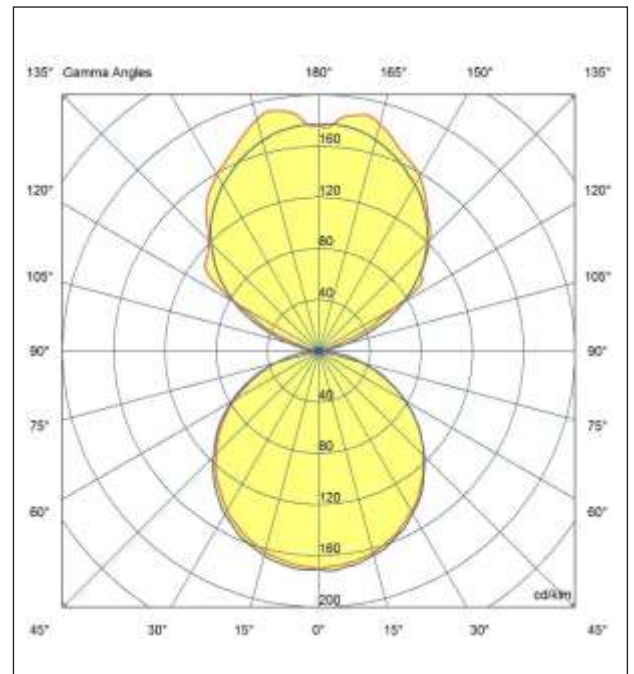

FLOWLINE M

AFM 46-16 OD 40 G P W

Artech Flowline Suspended LED Luminaire

Architectural linear LED system for Suspended applications. Total luminous flux of up to 10,802 lm with overall luminaire efficacy 127 lm/W. Supplied with fixed output or DALI digital dimmable drive. Optional - basic 3hr, self-test or EMPRO emergency kit providing a total of 345lm in emergency mode. Aluminum extruded body in white, black or silver finish. Opal optic with high lumen output and luminance intensity control.

Mounting	Suspended
Lamp Type	LED
Wattage	48.9 W
Lumen Output	4550 lm 1660 lm Up (Available from 2856lm10802lm)
Efficacy	127 lm/W
Colour Temperature	4000 K
CRI	80+
Optic	Opal
IP Rating	IP20
Control Gear	Fixed Output
Dimension	1973 x 60 x 90 mm
Colour Finish	White (RAL 9010)
MacAdam	3
Service Lifetime	L80/B10-72,000 Hrs