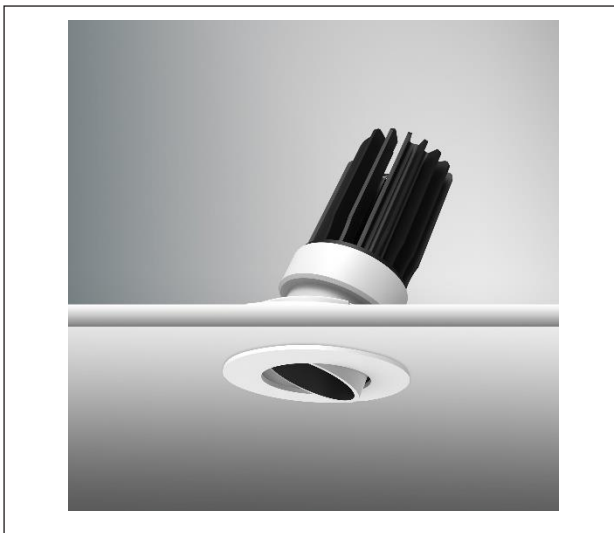

INFRA 55

IDT 07 30 60 CL 55 ST WB

ARTECH
LIGHTING

Artech Infra 55 Round Tilt Deep Depth Downlight

Artech Infra recessed architectural Tilt LED downlight with ingress protection IP65. Total luminous flux up to 737lm with overall luminaire efficacy of 102 lm/W. Supplied with fixed output, DALI digital or phase-cut dimmable driver, optional 3-hour Basic or EMPRO emergency kit. Forged aluminum heat sink with die-cast white or black bezel.

Mounting	Recessed (With Trim)
Lamp Type	LED
Wattage	7.2 W
Lumen Output	737 lm
Efficacy	102 lm/W
Colour Temperature	3000 K
CRI	80+
Beam Angle/Optic	60°/ Clear
IP Rating	IP65
Control Gear	Fixed Output
Dimension	55 Dia x 90 mm
Colour Finish	White/ Black
MacAdam	3
Service Lifetime	L80/B10-55,000 Hrs