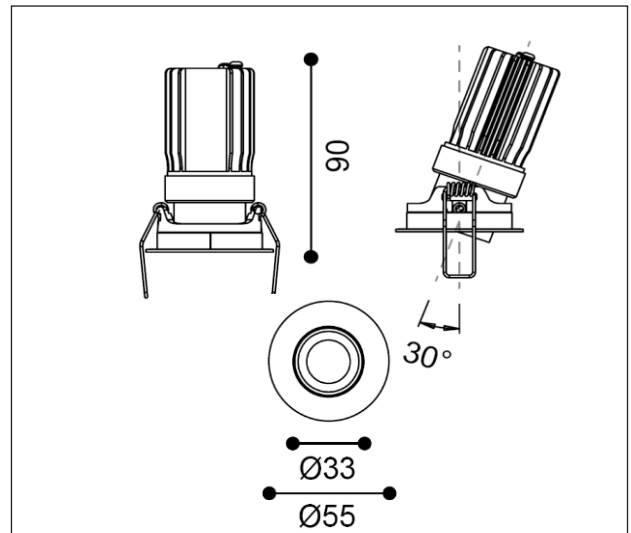

INFRA 55

IDT 07 30 60 CL 55 ST WB

ARTECH
LIGHTING

Artech Infra 55 Round Tilt Deep Depth Downlight

Artech Infra recessed architectural Tilt LED downlight with ingress protection IP65. Total luminous flux up to 737lm with overall luminaire efficacy of 102 lm/W. Supplied with fixed output, DALI digital or phase-cut dimmable driver, optional 3-hour Basic or EMPRO emergency kit. Forged aluminum heat sink with die-cast white or black bezel.

Mounting	Recessed (With Trim)
Lamp Type	LED
Wattage	7.2 W
Lumen Output	737 lm
Efficacy	102 lm/W
Colour Temperature	3000 K
CRI	80+
Beam Angle/Optic	60°/ Clear
IP Rating	IP65
Control Gear	Fixed Output
Dimension	55 Dia x 90 mm
Colour Finish	White/ Black
MacAdam	3
Service Lifetime	L80/B10-55,000 Hrs