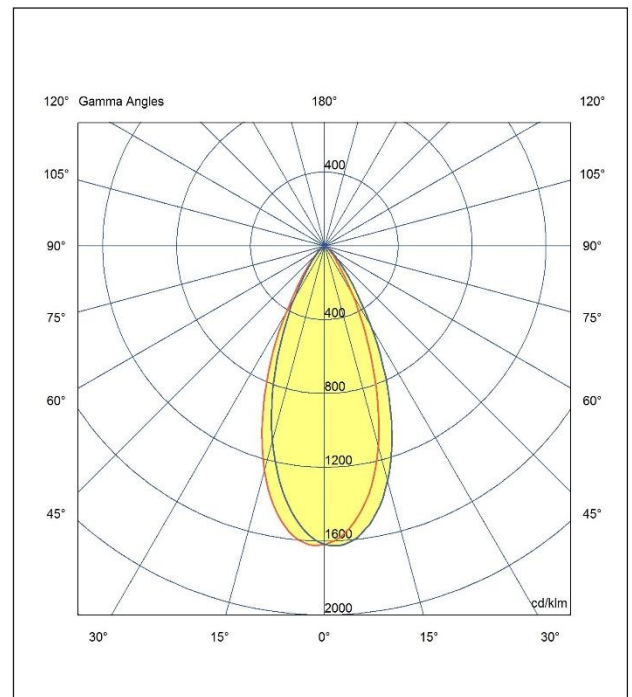

INFRA 55

IDT 07 30 60 CL 55 ST WB

ARTECH
LIGHTING

Artech Infra 55 Round Tilt Deep Depth Downlight

Artech Infra recessed architectural Tilt LED downlight with ingress protection IP65. Total luminous flux up to 737lm with overall luminaire efficacy of 102 lm/W. Supplied with fixed output, DALI digital or phase-cut dimmable driver, optional 3-hour Basic or EMPRO emergency kit. Forged aluminum heat sink with die-cast white or black bezel.

Mounting	Recessed (With Trim)
Lamp Type	LED
Wattage	7.2 W
Lumen Output	737 lm
Efficacy	102 lm/W
Colour Temperature	3000 K
CRI	80+
Beam Angle/Optic	60°/ Clear
IP Rating	IP65
Control Gear	Fixed Output
Dimension	55 Dia x 90 mm
Colour Finish	White/ Black
MacAdam	3
Service Lifetime	L80/B10-55,000 Hrs