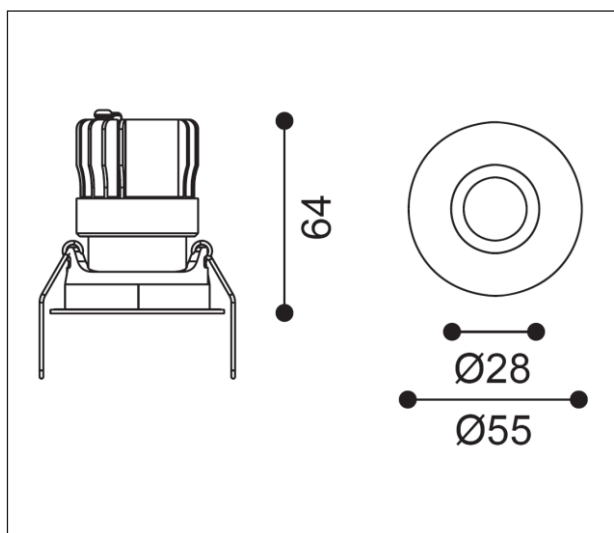

INFRA 55

ISF 02 30 60 CL 55 ST WB

ARTECH
LIGHTING

Artech Infra 55 Round Fixed Shallow Depth Downlight

Artech Infra recessed architectural fixed LED downlight with ingress protection IP65. Total luminous flux up to 235 lm with overall luminaire efficacy of 102 lm/W. Supplied with fixed output, DALI digital or phase-cut dimmable driver, optional 3-hour Basic or EMPRO emergency kit. Forged aluminum heat sink with die-cast white or black bezel.

Mounting	Recessed (With Trim)
Lamp Type	LED
Wattage	2.3 W
Lumen Output	235 lm
Efficacy	102 lm/W
Colour Temperature	3000 K
CRI	80+
Beam Angle/Optic	60°/ Clear
IP Rating	IP65
Control Gear	Fixed Output
Dimension	55 Dia x 64 mm
Colour Finish	White/ Black
MacAdam	3
Service Lifetime	L80/B10-55,000 Hrs