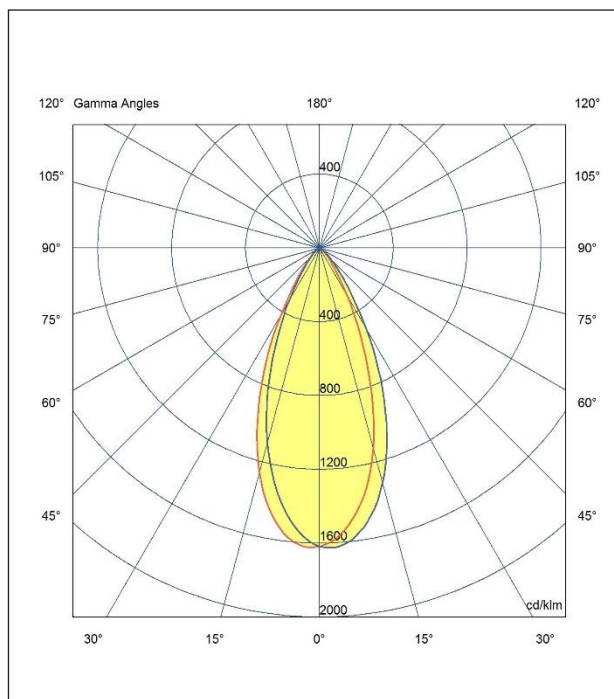

INFRA 55

ISF 02 30 60 CL 55 ST WB

ARTECH
LIGHTING

Artech Infra 55 Round Fixed Shallow Depth Downlight

Artech Infra recessed architectural fixed LED downlight with ingress protection IP65. Total luminous flux up to 235 lm with overall luminaire efficacy of 102 lm/W. Supplied with fixed output, DALI digital or phase-cut dimmable driver, optional 3-hour Basic or EMPRO emergency kit. Forged aluminum heat sink with die-cast white or black bezel.

Mounting	Recessed (With Trim)
Lamp Type	LED
Wattage	2.3 W
Lumen Output	235 lm
Efficacy	102 lm/W
Colour Temperature	3000 K
CRI	80+
Beam Angle/Optic	60°/ Clear
IP Rating	IP65
Control Gear	Fixed Output
Dimension	55 Dia x 64 mm
Colour Finish	White/ Black
MacAdam	3
Service Lifetime	L80/B10-55,000 Hrs