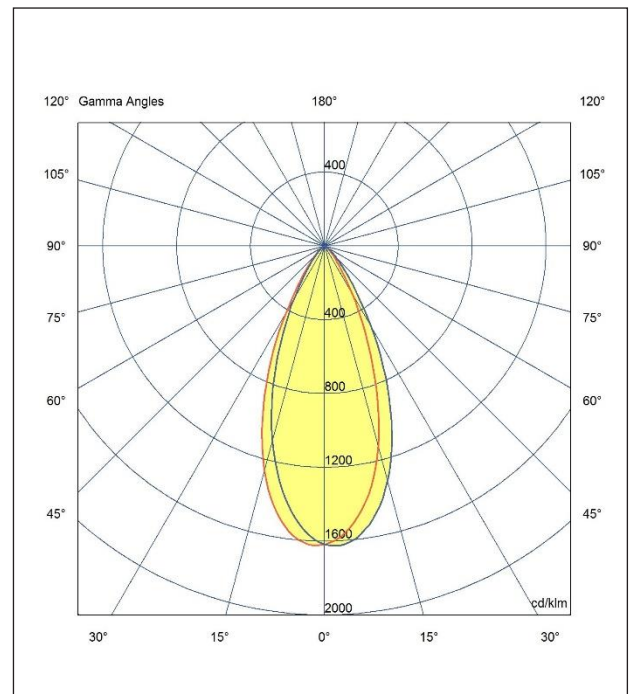

INFRA 55

ISF 05 30 60 CL 55 ST WB

ARTECH
LIGHTING

Artech Infra 55 Round Fixed Shallow Depth Downlight

Artech Infra recessed architectural fixed LED downlight with ingress protection IP65. Total luminous flux up to 470 lm with overall luminaire efficacy of 102 lm/W. Supplied with fixed output, DALI digital or phase-cut dimmable driver, optional 3-hour Basic or EMPRO emergency kit. Forged aluminum heat sink with die-cast white or black bezel.

Mounting	Recessed (With Trim)
Lamp Type	LED
Wattage	4.6 W
Lumen Output	470 lm
Efficacy	102 lm/W
Colour Temperature	3000 K
CRI	80+
Beam Angle/Optic	60°/ Clear
IP Rating	IP65
Control Gear	Fixed Output
Dimension	55 Dia x 64 mm
Colour Finish	White/ Black
MacAdam	3
Service Lifetime	L80/B10-55,000 Hrs