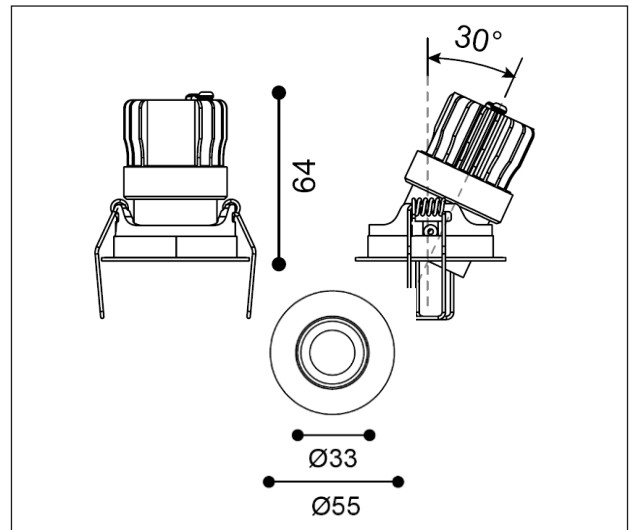

INFRA 55

ISF 05 30 60 CL 55 ST WB

ARTECH
LIGHTING

Artech Infra 55 Round Fixed Shallow Depth Downlight

Artech Infra recessed architectural fixed LED downlight with ingress protection IP65. Total luminous flux up to 470 lm with overall luminaire efficacy of 102 lm/W. Supplied with fixed output, DALI digital or phase-cut dimmable driver, optional 3-hour Basic or EMPRO emergency kit. Forged aluminum heat sink with die-cast white or black bezel.

Mounting	Recessed (With Trim)
Lamp Type	LED
Wattage	4.6 W
Lumen Output	470 lm
Efficacy	102 lm/W
Colour Temperature	3000 K
CRI	80+
Beam Angle/Optic	60°/ Clear
IP Rating	IP65
Control Gear	Fixed Output
Dimension	55 Dia x 64 mm
Colour Finish	White/ Black
MacAdam	3
Service Lifetime	L80/B10-55,000 Hrs