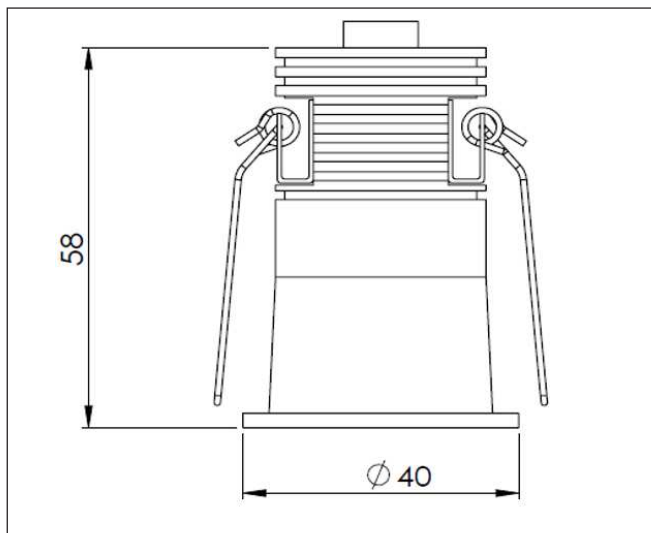

TENUS 40 ROUND FIX

TRF 03 40 38 CL 40 ST W

Artech Tenus Round Fixed Downlight

Artech Tenus recessed architectural fixed LED downlight with ingress protection IP20. Total luminous flux up to 260 lm with overall luminaire efficacy of 87 lm/W. Supplied with fixed output, DALI digital or phase-cut dimmable driver, optional 3 -hour Basic or EMPRO emergency kit. Forged aluminum heat sink with die-cast white or black bezel

Mounting	Recessed (With Trim)
Lamp Type	LED
Wattage	3 W
Lumen Output	260 lm
Efficacy	87 lm/W
Colour Temperature	4000 K
CRI	80+
Beam Angle/ Optic	38°/ Clear
IP Rating	IP20
Control Gear	Fixed Output
Dimensions	40 Dia x 58 mm
Colour Finish	White
MacAdam	3
Service Lifetime	L80/B10-55,000 Hrs