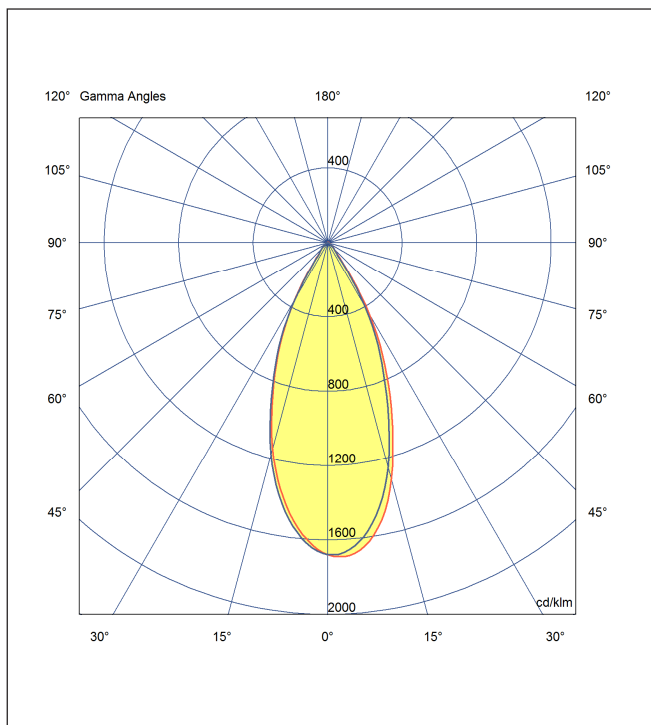

TENUS 40 ROUND FIX

TRF 03 40 38 CL 40 ST W

Artech Tenus Round Fixed Downlight

Artech Tenus recessed architectural fixed LED downlight with ingress protection IP20. Total luminous flux up to 260 lm with overall luminaire efficacy of 87 lm/W. Supplied with fixed output, DALI digital or phase-cut dimmable driver, optional 3 -hour Basic or EMPRO emergency kit. Forged aluminum heat sink with die-cast white or black bezel

Mounting	Recessed (With Trim)
Lamp Type	LED
Wattage	3 W
Lumen Output	260 lm
Efficacy	87 lm/W
Colour Temperature	4000 K
CRI	80+
Beam Angle/ Optic	38°/ Clear
IP Rating	IP20
Control Gear	Fixed Output
Dimensions	40 Dia x 58 mm
Colour Finish	White
MacAdam	3
Service Lifetime	L80/B10-55,000 Hrs