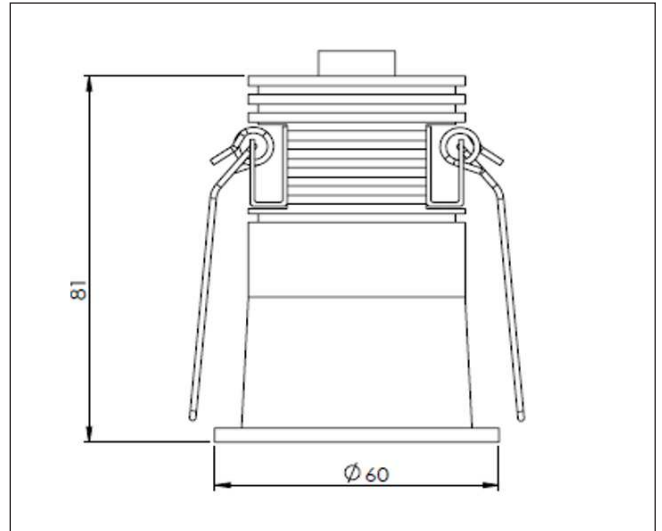

TENUS 60 ROUND FIX

TRF 04 30 38 CL 60 ST W

ARTECH
LIGHTING

Artech Tenus Round Fixed Downlight

Artech Tenus recessed architectural fixed LED downlight with ingress protection IP20. Total luminous flux up to 420 lm with overall luminaire efficacy of 87 lm/W. Supplied with fixed output, DALI digital or phase-cut dimmable driver, optional 3 -hour Basic or EMPRO emergency kit. Forged aluminum heat sink with die-cast white or black bezel

Mounting	Recessed (With Trim)
Lamp Type	LED
Wattage	4.8 W
Lumen Output	420 lm
Efficacy	87 lm/W
Colour Temperature	3000 K
CRI	80+
Beam Angle/ Optic	38°/ Clear
IP Rating	IP20
Control Gear	Fixed Output
Dimensions	60 Dia x 81 mm
Colour Finish	White
MacAdam	3
Service Lifetime	L80/B10-55,000 Hrs