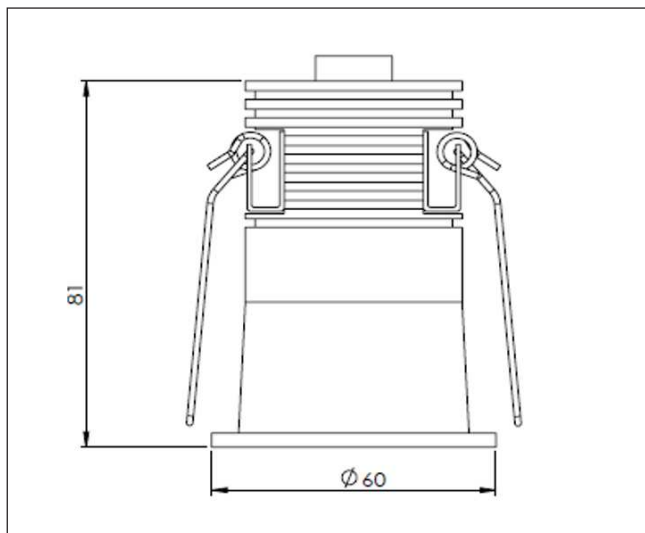

TENUS 60 ROUND FIX

TRF 04 40 38 CL 60 ST W

Artech Tenus Round Fixed Downlight

Artech Tenus recessed architectural fixed LED downlight with ingress protection IP20. Total luminous flux up to 420 lm with overall luminaire efficacy of 87 lm/W. Supplied with fixed output, DALI digital or phase-cut dimmable driver, optional 3 -hour Basic or EMPRO emergency kit. Forged aluminum heat sink with die-cast white or black bezel

Mounting	Recessed (With Trim)
Lamp Type	LED
Wattage	4.8 W
Lumen Output	420 lm
Efficacy	87 lm/W
Colour Temperature	4000 K
CRI	80+
Beam Angle/ Optic	38°/ Clear
IP Rating	IP20
Control Gear	Fixed Output
Dimensions	60 Dia x 81 mm
Colour Finish	White
MacAdam	3
Service Lifetime	L80/B10-55,000 Hrs