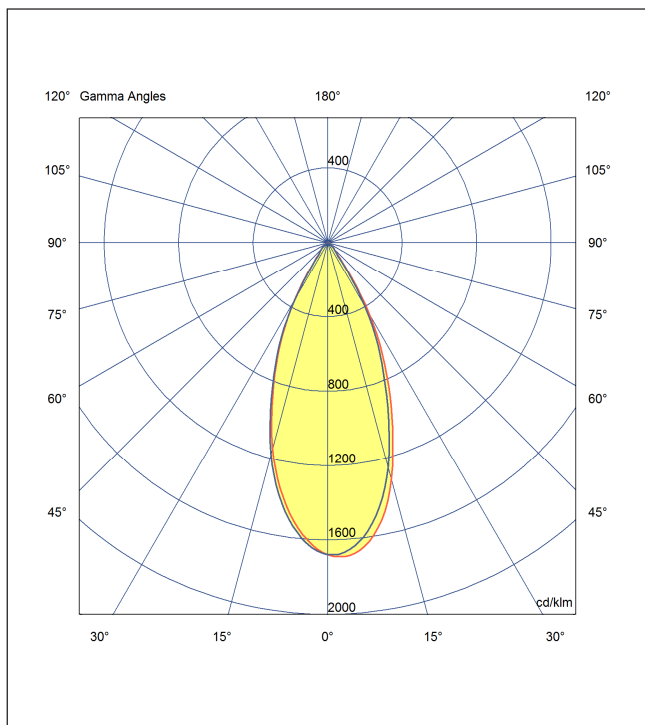

TENUS 60 ROUND FIX

TRF 04 40 38 CL 60 ST W

Artech Tenus Round Fixed Downlight

Artech Tenus recessed architectural fixed LED downlight with ingress protection IP20. Total luminous flux up to 420 lm with overall luminaire efficacy of 87 lm/W. Supplied with fixed output, DALI digital or phase-cut dimmable driver, optional 3 -hour Basic or EMPRO emergency kit. Forged aluminum heat sink with die-cast white or black bezel

Mounting	Recessed (With Trim)
Lamp Type	LED
Wattage	4.8 W
Lumen Output	420 lm
Efficacy	87 lm/W
Colour Temperature	4000 K
CRI	80+
Beam Angle/ Optic	38°/ Clear
IP Rating	IP20
Control Gear	Fixed Output
Dimensions	60 Dia x 81 mm
Colour Finish	White
MacAdam	3
Service Lifetime	L80/B10-55,000 Hrs