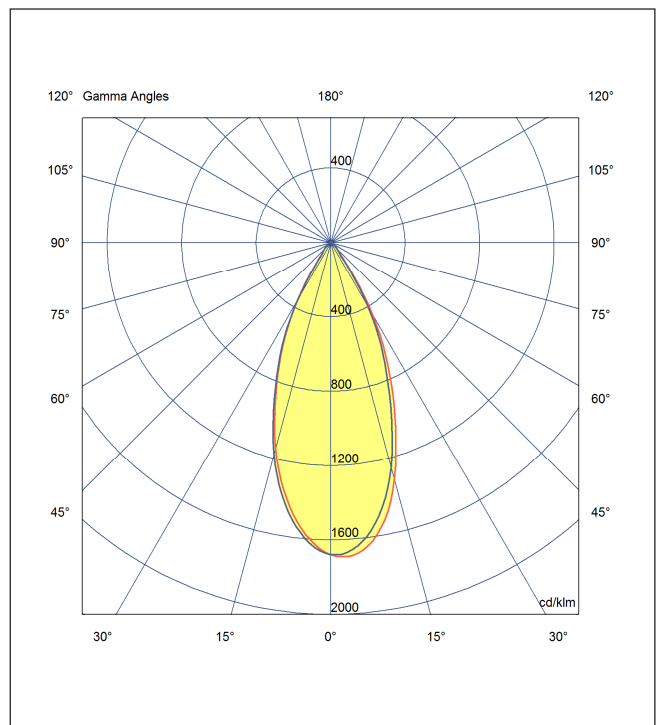

TENUS 60 ROUND FIX

TRF 05 40 38 CL 60 ST W

Artech Tenus Round Fixed Downlight

Artech Tenus recessed architectural fixed LED downlight with ingress protection IP20. Total luminous flux up to 490 lm with overall luminaire efficacy of 87 lm/W. Supplied with fixed output, DALI digital or phase-cut dimmable driver, optional 3 -hour Basic or EMPRO emergency kit. Forged aluminum heat sink with die-cast white or black bezel

Mounting	Recessed (With Trim)
Lamp Type	LED
Wattage	5.6 W
Lumen Output	490 lm
Efficacy	87 lm/W
Colour Temperature	4000 K
CRI	80+
Beam Angle/ Optic	38°/ Clear
IP Rating	IP20
Control Gear	Fixed Output
Dimensions	60 Dia x 81 mm
Colour Finish	White
MacAdam	3
Service Lifetime	L80/B10-55,000 Hrs