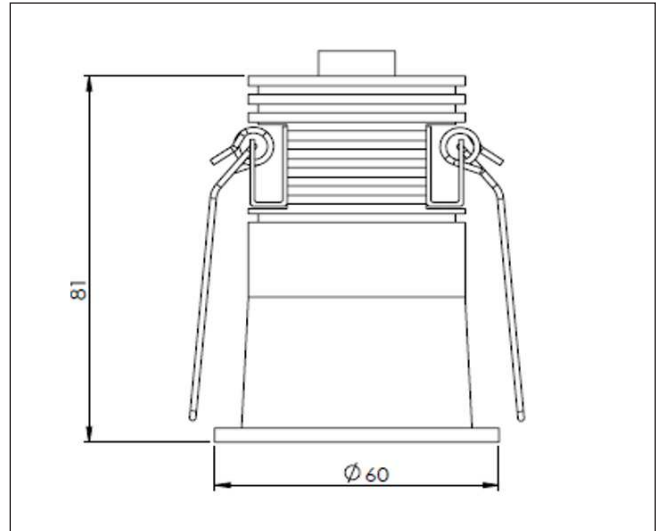

TENUS 60 ROUND FIX

TRF 05 40 38 CL 60 ST W

Artech Tenus Round Fixed Downlight

Artech Tenus recessed architectural fixed LED downlight with ingress protection IP20. Total luminous flux up to 490 lm with overall luminaire efficacy of 87 lm/W. Supplied with fixed output, DALI digital or phase-cut dimmable driver, optional 3 -hour Basic or EMPRO emergency kit. Forged aluminum heat sink with die-cast white or black bezel

Mounting	Recessed (With Trim)
Lamp Type	LED
Wattage	5.6 W
Lumen Output	490 lm
Efficacy	87 lm/W
Colour Temperature	4000 K
CRI	80+
Beam Angle/ Optic	38°/ Clear
IP Rating	IP20
Control Gear	Fixed Output
Dimensions	60 Dia x 81 mm
Colour Finish	White
MacAdam	3
Service Lifetime	L80/B10-55,000 Hrs