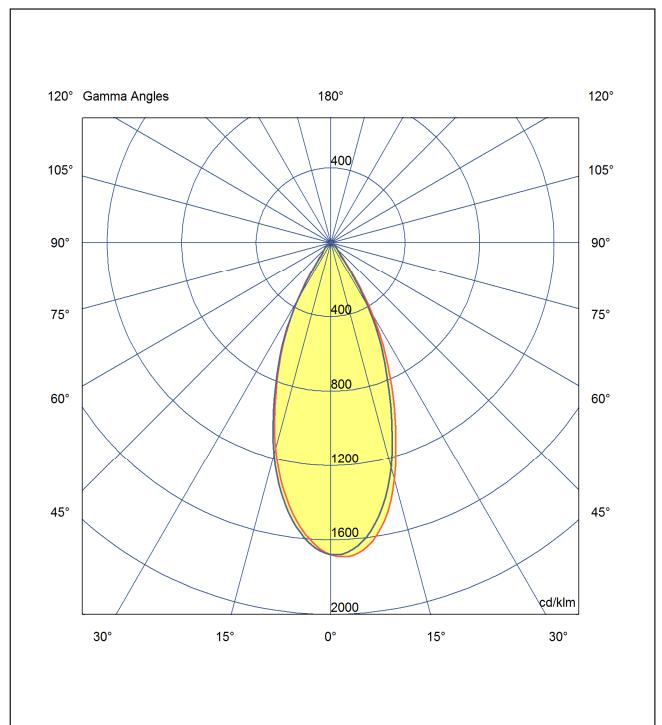

TENUS 60 ROUND FIX

TRF 06 30 38 CL 60 ST W

Artech Tenus Round Fixed Downlight

Artech Tenus recessed architectural fixed LED downlight with ingress protection IP20. Total luminous flux up to 560 lm with overall luminaire efficacy of 87 lm/W. Supplied with fixed output, DALI digital or phase-cut dimmable driver, optional 3 -hour Basic or EMPRO emergency kit. Forged aluminum heat sink with die-cast white or black bezel

Mounting	Recessed (With Trim)
Lamp Type	LED
Wattage	6.4 W
Lumen Output	560 lm
Efficacy	87 lm/W
Colour Temperature	3000 K
CRI	80+
Beam Angle/ Optic	38°/ Clear
IP Rating	IP20
Control Gear	Fixed Output
Dimensions	60 Dia x 81 mm
Colour Finish	White
MacAdam	3
Service Lifetime	L80/B10-55,000 Hrs