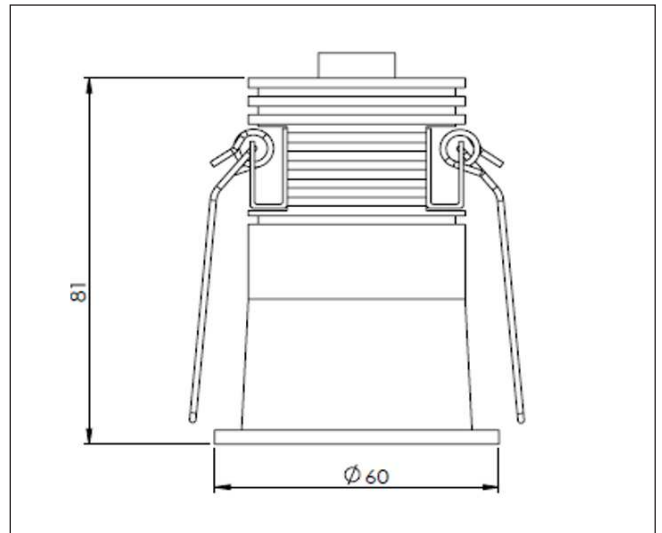

TENUS 60 ROUND FIX

TRF 06 30 38 CL 60 ST W

Artech Tenus Round Fixed Downlight

Artech Tenus recessed architectural fixed LED downlight with ingress protection IP20. Total luminous flux up to 560 lm with overall luminaire efficacy of 87 lm/W. Supplied with fixed output, DALI digital or phase-cut dimmable driver, optional 3 -hour Basic or EMPRO emergency kit. Forged aluminum heat sink with die-cast white or black bezel

Mounting	Recessed (With Trim)
Lamp Type	LED
Wattage	6.4 W
Lumen Output	560 lm
Efficacy	87 lm/W
Colour Temperature	3000 K
CRI	80+
Beam Angle/ Optic	38°/ Clear
IP Rating	IP20
Control Gear	Fixed Output
Dimensions	60 Dia x 81 mm
Colour Finish	White
MacAdam	3
Service Lifetime	L80/B10-55,000 Hrs