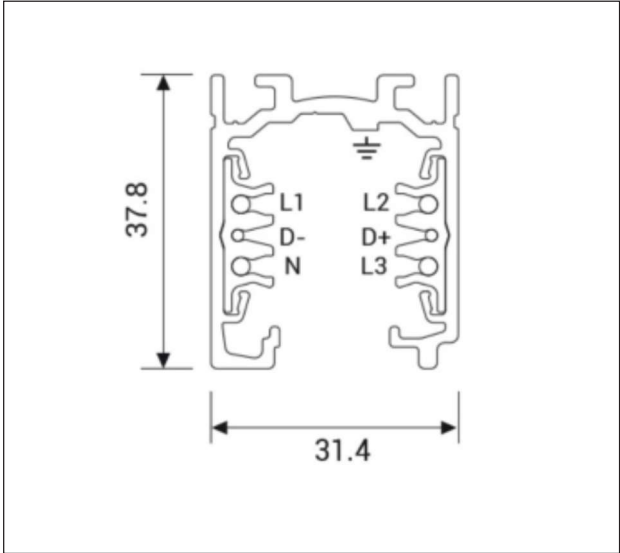

# ASTRA TRACK

VARIOUS

<b>Type</b>	Track
<b>Control Gear</b>	DALI
<b>IP Rating</b>	IP20
<b>Colour Finish</b>	Black
<b>Dimension</b>	31.4 x 37.8 mm
<b>Lengths:</b>	1m/2m/3m

**Accessories:**

**End Cap: 9004/B**

**Live End: 9001/B**

**Join: 9003/B**

**Susp Kit: 9000-KIT1-1,5**

**ONETRACK**

Artech lighting strives to ensure all solutions are supplied with the latest technology, we therefore reserve the right to make technical and design changes without prior notice. Electrical connected load and luminous flux are subject to initial tolerance of up +/- 10%. Colour Temperature is subject to a tolerance of +/-150 Kelvin